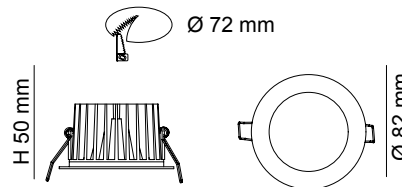

IP RATING

- IP44 weatherproof

DIMMING OPTIONS

- 1-10V dimming
- Digital dimming (DSI, DALI)

APPLICATIONS

- Residential
- Hotels
- Shops
- Conference Rooms
- Reception areas

DIMENSIONS

Model No.	Input	Power	Lumen	CCT	CRI	Beam Angle	Dimmable	Fitting Colour
S9040 WW WH	240V	10W	700lm	3000K	>80	90°	Yes	White
S9040 CW WH	240V	10W	780lm	4000K	>80	90°	Yes	White
S9040 DL WH	240V	10W	800lm	6000K	>80	90°	Yes	White
S9040 WW SN	240V	10W	700lm	3000K	>80	90°	Yes	Satin Nickel
S9040 CW SN	240V	10W	780lm	4000K	>80	90°	Yes	Satin Nickel
S9040 DL SN	240V	10W	800lm	6000K	>80	90°	Yes	Satin Nickel

PHOTOMETRIC DATA

Unit: cd

S9040 WW

C0/C180 ————
C90/C270 ————

S9040 DL