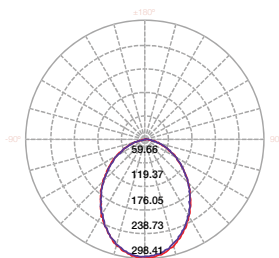

IP RATING

- IP44 weatherproof

DIMMING OPTIONS

- 1-10V dimming
- Digital dimming (DSI, DALI)

APPLICATIONS

- Residential
- Hotels
- Shops
- Conference Rooms
- Reception areas

DIMENSIONS

Model No.	Input	Power	Lumen	CCT	CRI	Beam Angle	Dimmable	Fitting Colour
S9040 WW WH	240V	10W	700lm	3000K	>80	90°	Yes	White
S9040 CW WH	240V	10W	780lm	4000K	>80	90°	Yes	White
S9040 DL WH	240V	10W	800lm	6000K	>80	90°	Yes	White
S9040 WW SN	240V	10W	700lm	3000K	>80	90°	Yes	Satin Nickel
S9040 CW SN	240V	10W	780lm	4000K	>80	90°	Yes	Satin Nickel
S9040 DL SN	240V	10W	800lm	6000K	>80	90°	Yes	Satin Nickel

PHOTOMETRIC DATA

Unit: cd

S9040 WW

C0/C180 ————
C90/C270 ————

S9040 DL