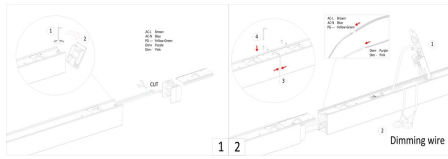

Dimensions