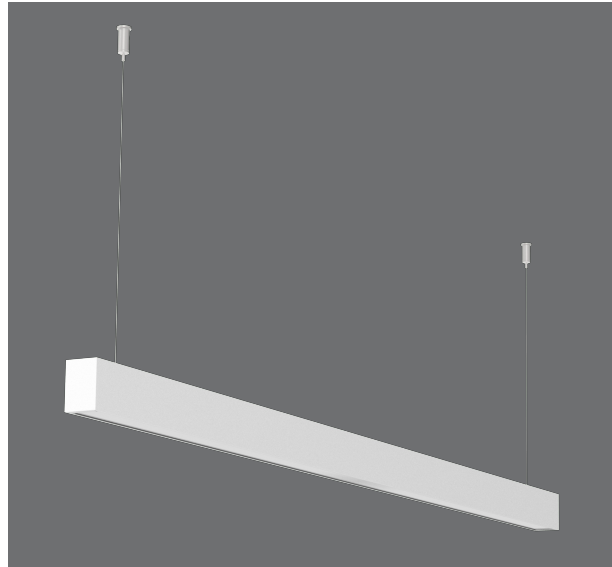

PHOENIX SL9775TC - 30W

30 watt LED linkable with 1-10V dimmable functionality and selectable CCT

Application

Decorative commercial service spaces, meeting rooms, amenity areas

Design Specifications

- Extruded rectangular aluminium profile with an opal polycarbonate diffuser
- Choice of white or black finish
- High efficiency LED optics, CRI > 80
- Selectable CCT 3000/4000/5700K, integral 1-10V dimmable LED driver
- Surface mount or suspended, suspension kit (2 off 1800mm drops) incl.
- Optional surface mount, accessories to order (SL9775TC/CLIP - pack of two), max connected units 15 off, optional straight joiner required (SL9775TC/LINK - pack of one), continuous 5m diffuser roll (SL9775TC/DF5)

Performance

- Dimmable - **YES**
- Dimmer Type - **1-10V**

Technical Specification

Product	Model No.	Input Voltage (V/AC)	Power (W)	Lumens (lm)	CCT (K)	CRI
	SL9775TC/WH	240	30	3100/3300/3300	3000/4000/5700	80
	SL9775TC/BK	240	30	3100/3300/3300	3000/4000/5700	80
	SL9775TC/CLIP					
	SL9775TC/CLIP/BK					
	SL9775TC/LINK					
	SL9775TC/DF5					
	SL9775TC/CNR					
	SL9775TC/CNR/BK					

Beam Angle (°)	Dimmable	Dim (mm)	Body Colour
105	YES	1129(L) x 35(W) x 50(H)	WHITE
105	YES	1129(L) x 35(W) x 50(H)	BLACK
			WHITE
			BLACK
			WHITE
		5000(L)	OPAL WHITE
			WHITE
			BLACK

Due to continued product and technology enhancements, data sourced from sal.net.au shall not form part of any contract and or technical performance guarantee unless expressly confirmed in writing by SAL at the time of order. Products are sold in accordance with [SAL Terms and Conditions of sale](#) and all images shown are for illustration purposes only and may vary from the actual colour or finish. Unless specifically stated, all IP ratings nominated for Interior products are from "below the ceiling".

Dimensions

Straight connection installation diagram using SL9775TC/LINK (purchase separately)

Surface mounted installation using SL9775TC/CLIP (purchase separately)

suspended