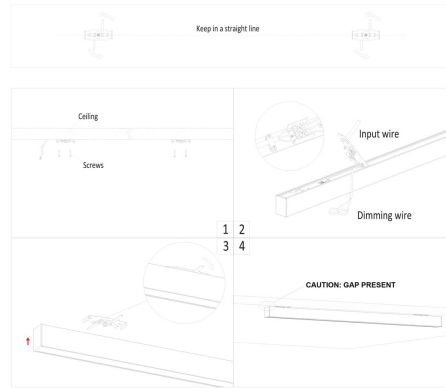

Dimensions