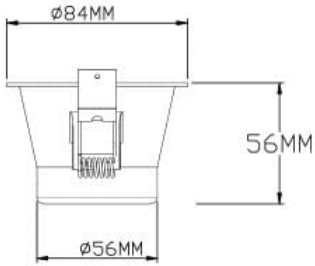

### Technical Specification

Product	Model No.	Input Voltage (V/AC)	Power (W)	Lumens (lm)	CCT (K)	Beam Angle (°)
	S9142TC/WH	240	8	560/670/660	3000/4000/5700	36
	S9143TC/WH	240	11	750/870/830	3000/4000/5700	36

Dimmable	CRI	Body Colour	Cut Out (mm)	Diameter (mm)	Dim (mm)
YES	90	WHITE	72	84	56(H)
YES	90	WHITE	92	104	71(H)

Due to continued product and technology enhancements, data sourced from sal.net.au shall not form part of any contract and or technical performance guarantee unless expressly confirmed in writing by SAL at the time of order. Products are sold in accordance with [SAL Terms and Conditions of sale](#) and all images shown are for illustration purposes only and may vary from the actual colour or finish. Unless specifically stated, all IP ratings nominated for Interior products are from "below the ceiling".

## Dimensions

S9142TC/WH

S9143TC/WH