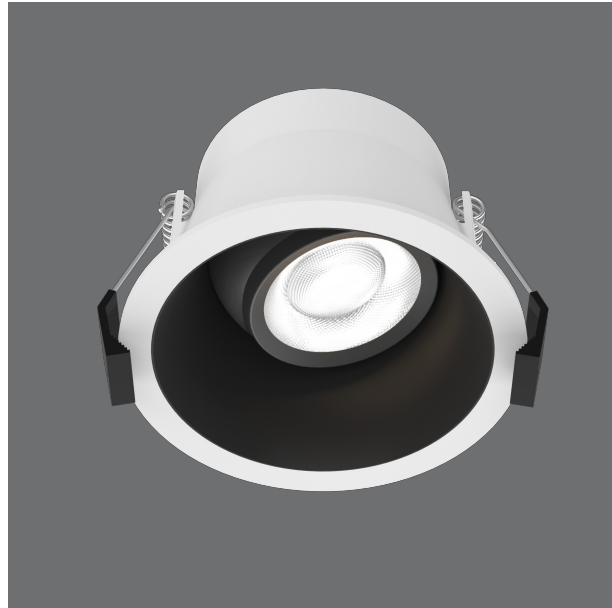

## PARKES S914XTC - 8 / 11W

8 or 11 watt dimmable LED downlight with tilt function, UGR<19, selectable CCT and CRI>90

### Design Specifications

- Stylish white trim and recessed black profile
- Choice of 8 watt (72mm cut-out) or 11 watt (92mm cut-out)
- Remote, dimmable flickerCONTROLLED control gear
- Selectable CCT 3000 / 4000 /5000K
- High performance optics UGR<19, CRI>90, optical tilt 20°, beam distribution 36°.
- IC-4 rated, electrical class II