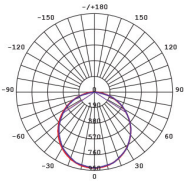

Photometric Data

Unit: cd C0/C180 — C90/C270 —

S9754/312TC at 4000K