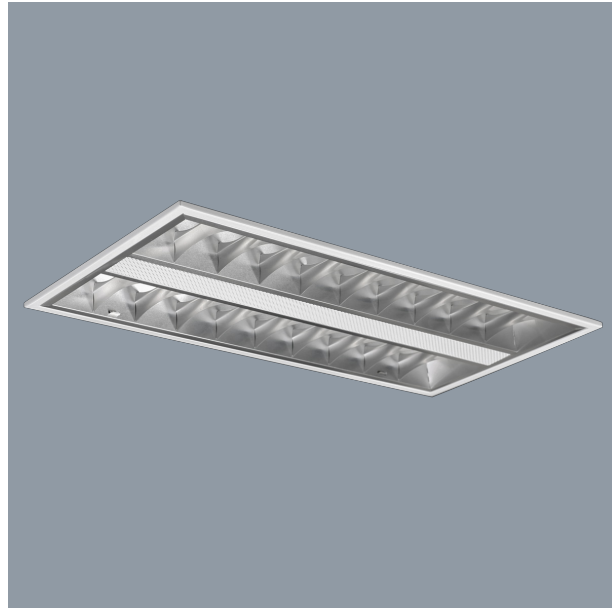

L-LINE S9724 18/27 W

LED T8 louvre troffer

Application

Budget linear louver profile for commercial interior spaces

Design Specifications

- Pressed steel base
- Quality powder coated finish
- Double parabolic matt aluminium louvre
- LED T8 tubes fitted
- Safety fuse installed
- Flex and plug fitted, ready for plug and play

Technical Specification

Model No.	Description	Input Voltage (V/AC)	Power (W)	Lumens (lm)	CCT (K)	CRI
S9724/306WW	LED LOUVERED TROFFER 595 X 295 x 85	240	18	1100	3000	80
S9724/306CW	LED LOUVERED TROFFER 595 X 295 x 85	240	18	1100	4000	80
S9724/306DL	LED LOUVERED TROFFER 595 X 295 x 85	240	18	1100	6000	80
S9724/312WW	LED LOUVERED TROFFER 1195 X 295 x 85	240	36	2200	3000	80
S9724/312CW	LED LOUVERED TROFFER 1195 X 295 x 85	240	36	2200	4000	80
S9724/312DL	LED LOUVERED TROFFER 1195 X 295 x 85	240	36	2200	6000	80
S9724/606WW	LED LOUVERED TROFFER 595 X 595 x 85	240	27	1800	3000	80
S9724/606CW	LED LOUVERED TROFFER 595 X 595 x 85	240	27	1800	4000	80
S9724/606DL	LED LOUVERED TROFFER 595 X 595 x 85	240	27	1800	6000	80

Technical Specification

Model No.	Beam Angle (°)	Body Colour	Dim (mm)
S9724/306WW	120	WHITE	595(L) x 295(W) x 85(H)
S9724/306CW	120	WHITE	595(L) x 295(W) x 85(H)
S9724/306DL	120	WHITE	595(L) x 295(W) x 85(H)
S9724/312WW	120	WHITE	1195(L) x 295(W) x 85(H)
S9724/312CW	120	WHITE	1195(L) x 295(W) x 85(H)
S9724/312DL	120	WHITE	1195(L) x 295(W) x 85(H)
S9724/606WW	120	WHITE	595(L) x 595(W) x 85(H)
S9724/606CW	120	WHITE	595(L) x 595(W) x 85(H)
S9724/606DL	120	WHITE	595(L) x 595(W) x 85(H)