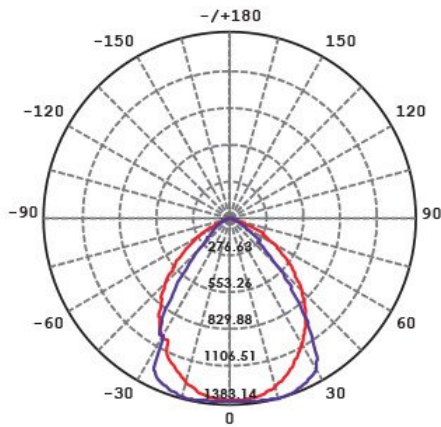

Technical Specification

Model No.	Beam Angle (°)	Body Colour	Dim (mm)
S9724/306WW	120	WHITE	595(L) x 295(W) x 85(H)
S9724/306CW	120	WHITE	595(L) x 295(W) x 85(H)
S9724/306DL	120	WHITE	595(L) x 295(W) x 85(H)
S9724/312WW	120	WHITE	1195(L) x 295(W) x 85(H)
S9724/312CW	120	WHITE	1195(L) x 295(W) x 85(H)
S9724/312DL	120	WHITE	1195(L) x 295(W) x 85(H)
S9724/606WW	120	WHITE	595(L) x 595(W) x 85(H)
S9724/606CW	120	WHITE	595(L) x 595(W) x 85(H)
S9724/606DL	120	WHITE	595(L) x 595(W) x 85(H)

Installation types - Standard metric T-Bar ceiling recessed installation Air Slot models to suit -/306, -/312 panel sizes, Plaster ceiling recessed installation (S9704 Plaster ceiling frame required)

Due to continued product and technology enhancements, data sourced from sal.net.au shall not form part of any contract and or technical performance guarantee unless expressly confirmed in writing by SAL at the time of order. Products are sold in accordance with [SAL Terms and Conditions of sale](#) and all images shown are for illustration purposes only and may vary from the actual colour or finish. Unless specifically stated, all IP ratings nominated for Interior products are from "below the ceiling".

Photometric Data

Unit: cd C0/C180 _____ C90/C270 _____

S9724/312CW at 4000K