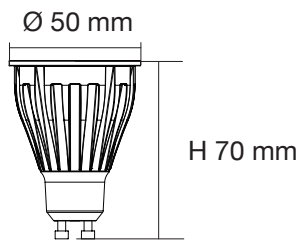

GU10LR750, GU10LA750

GU10 LED LAMP

DIMENSIONS

GU10LR750

GU10LA750

FEATURES

- Poly covered aluminium housing
 - Shockproof frosted polycarbonate lens
 - High efficiency LED chips
 - Built-in LED driver
 - Suits most halogen GU10 fittings
- **COLOUR TEMPERATURE**
3000K WARM WHITE
6000K DAYLIGHT

TECHNICAL SPECIFICATIONS

Model No.	Input Voltage	Power	Luminous Flux	Beam Angle	Colour Temp	CRI (Ra)	Dimmable	Dimensions Ø x H	Lamp Base
GU10LR750WW	240V~50Hz	9W	700lm	60°	3000K	>80	No	50 x 70 mm	GU10
GU10LR750DL	240V~50Hz	9W	750lm	60°	6000K	>80	No	50 x 70 mm	GU10
GU10LA750WW	240V~50Hz	9W	700lm	60°	3000K	>80	Yes	50 x 70 mm	GU10
GU10LA750DL	240V~50Hz	9W	750lm	60°	6000K	>80	Yes	50 x 70 mm	GU10