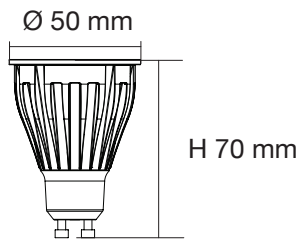

GU10LR750, GU10LA750

GU10 LED LAMP

DIMENSIONS

GU10LR750

GU10LA750

FEATURES

- Poly covered aluminium housing
 - Shockproof frosted polycarbonate lens
 - High efficiency LED chips
 - Built-in LED driver
 - Suits most halogen GU10 fittings
- **COLOUR TEMPERATURE**
3000K WARM WHITE
6000K DAYLIGHT

TECHNICAL SPECIFICATIONS

Model No.	Input Voltage	Power	Luminous Flux	Beam Angle	Colour Temp	CRI (Ra)	Dimmable	Dimensions Ø x H	Lamp Base
GU10LR750WW	240V~50Hz	9W	700lm	60°	3000K	>80	No	50 x 70 mm	GU10
GU10LR750DL	240V~50Hz	9W	750lm	60°	6000K	>80	No	50 x 70 mm	GU10
GU10LA750WW	240V~50Hz	9W	700lm	60°	3000K	>80	Yes	50 x 70 mm	GU10
GU10LA750DL	240V~50Hz	9W	750lm	60°	6000K	>80	Yes	50 x 70 mm	GU10