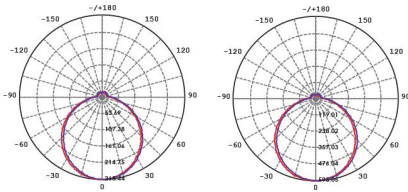

Model No.	Body Colour	Diameter (mm)	Dim (mm)	iPART
SO3701/30L/TC/DP	Satin Nickel	310	100(H)	YES
SO3701/40L/TC/DP	Satin Nickel	390	112(H)	YES

Lumens (lm) shown are displayed at maximum power. 8 watt half power value (lm) 600 / 630 / 620, 15 watt half power value 1290/1300/1290 (lm).

Dimensions

Photometric Data

Unit: cd C0/C180 — C90/C270 —

SO3701/30L/TC/DP at 4000K SO3701/40L/TC/DP at 4000K

PIXIE AMBIENCE, CHANGE YOUR STYLE.

PIXIE AMBIENCE GPO SMART SOCKET
SPO23/BTAM

For more
information
please
scan me