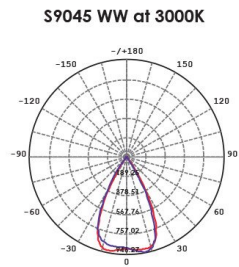

Dimensions

S9045

Photometric Data

Unit: cd C0/C180 _____ C90/C270 _____

THE SFI SYSTEM ELIMINATES LED FLICKERING.

**SIMPLY
MATCH THE
ECO GEM SFI
DOWNLIGHT
WITH THIS
SDD400SFI
DIMMER.**

**DIM with
FLICKER
CONTROL**