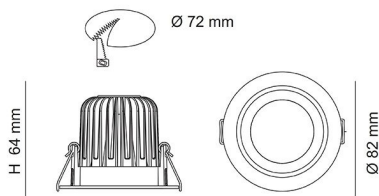

Technical Specification

Product	Model No.	Input Voltage (V/AC)	Power (W)	Lumens (lm)	CCT (K)	Beam Angle (°)
	S9045 WW WH	240	9	700	3000	60
	S9045 DL WH	240	9	800	6000	60
	S9045 WW SN	240	9	700	3000	60
	S9045 DL SN	240	9	800	6000	60

Dimmable	CRI	Body Colour	Cut Out (mm)	Diameter (mm)	Dim (mm)	IPART
YES	80	WHITE	72	82	64(H)	YES
YES	80	WHITE	72	82	64(H)	
YES	80	SATIN NICKEL	72	82	64(H)	YES
YES	80	SATIN NICKEL	72	82	64(H)	

REES
YES
YES

Due to continued product and technology enhancements, data sourced from sal.net.au shall not form part of any contract and or technical performance guarantee unless expressly confirmed in writing by SAL at the time of order. Products are sold in accordance with [SAL Terms and Conditions of sale](#) and all images shown are for illustration purposes only and may vary from the actual colour or finish. Unless specifically stated, all IP ratings nominated for Interior products are from "below the ceiling".

Dimensions

S9045