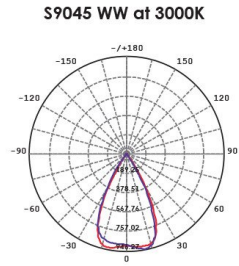

Dimensions

S9045

Photometric Data

Unit: cd C0/C180 _____ C90/C270 _____

THE SFI SYSTEM ELIMINATES LED FLICKERING.

**SIMPLY
MATCH THE
ECO GEM SFI
DOWNLIGHT
WITH THIS
SDD400SFI
DIMMER.**

**DIM with
FLICKER
CONTROL**