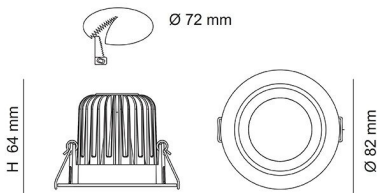

Technical Specification

Product	Model No.	Input Voltage (V/AC)	Power (W)	Lumens (lm)	CCT (K)	Beam Angle (°)
	S9045 WW WH	240	9	700	3000	60
	S9045 DL WH	240	9	800	6000	60
	S9045 WW SN	240	9	700	3000	60
	S9045 DL SN	240	9	800	6000	60

Dimmable	CRI	Body Colour	Cut Out (mm)	Diameter (mm)	Dim (mm)	IPART
YES	80	WHITE	72	82	64(H)	YES
YES	80	WHITE	72	82	64(H)	
YES	80	SATIN NICKEL	72	82	64(H)	YES
YES	80	SATIN NICKEL	72	82	64(H)	

REES
YES
YES

Due to continued product and technology enhancements, data sourced from sal.net.au shall not form part of any contract and or technical performance guarantee unless expressly confirmed in writing by SAL at the time of order. Products are sold in accordance with [SAL Terms and Conditions of sale](#) and all images shown are for illustration purposes only and may vary from the actual colour or finish. Unless specifically stated, all IP ratings nominated for Interior products are from "below the ceiling".

Dimensions

S9045