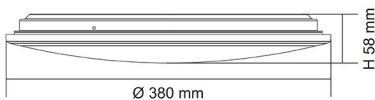

Dimensions

SL2108