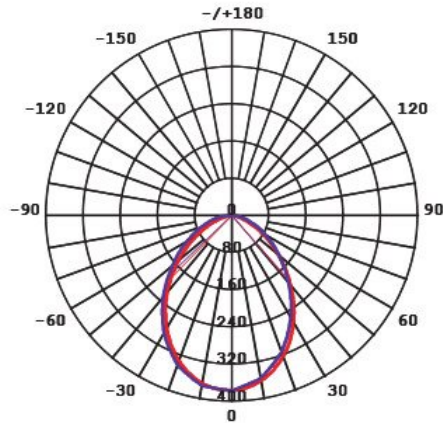

Technical Specification

| Model No. | Input Voltage (V/AC) | Power (W) | Lumens (lm) | CCT (K) | Beam Angle (°) | Dimmable |
|-----------|----------------------|-----------|-------------|---------|----------------|----------|
| S9010WW | 240 | 9 | 700 | 3000 | 60 | YES |
| S9010CW | 240 | 9 | 800 | 4000 | 60 | YES |
| S9010DL | 240 | 9 | 800 | 6000 | 60 | YES |

Technical Specification

| Model No. | CRI | Body Colour | Cut Out (mm) | Diameter (mm) | Dim (mm) |
|-----------|-----|-------------|--------------|---------------|----------|
| S9010WW | 80 | matt white | 90 | 100 | 76(H) |
| S9010CW | 80 | matt white | 90 | 100 | 76(H) |
| S9010DL | 80 | matt white | 90 | 100 | 76(H) |

Dimensions

S9010

Photometric Data

Unit: cd C0/C180 _____ C90/C270 _____

S9010WW at 3000K

Product Images