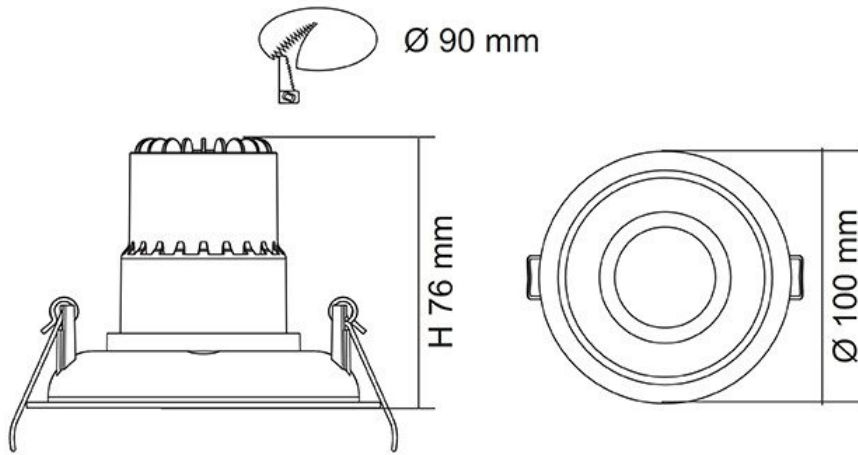

DECOFIT S9010 - 9W

Fixed, dimmable 9 watt LED downlight

Application

Ideal for any residential, or commercial interior space

Design Specifications

- Die-cast aluminium body profile, in matt white finish
- High output COB LED optical system, polycarbonate lens
- Remote constant current trailing edge dimmable driver included, complete with flex and plug
- 60 degree standard beam distribution, optional 25 and 40 degree.
- Colour deco rings supplied as standard

Technical Specification

| Model No. | Input Voltage (V/AC) | Power (W) | Lumens (lm) | CCT (K) | Beam Angle (°) | Dimmable |
|-----------|----------------------|-----------|-------------|---------|----------------|----------|
| S9010WW | 240 | 9 | 700 | 3000 | 60 | YES |
| S9010CW | 240 | 9 | 800 | 4000 | 60 | YES |
| S9010DL | 240 | 9 | 800 | 6000 | 60 | YES |

Technical Specification

| Model No. | CRI | Body Colour | Cut Out (mm) | Diameter (mm) | Dim (mm) |
|-----------|-----|-------------|--------------|---------------|----------|
| S9010WW | 80 | matt white | 90 | 100 | 76(H) |
| S9010CW | 80 | matt white | 90 | 100 | 76(H) |
| S9010DL | 80 | matt white | 90 | 100 | 76(H) |

Dimensions

S9010

Photometric Data

Unit: cd C0/C180 _____ C90/C270 _____

S9010WW at 3000K

Product Images