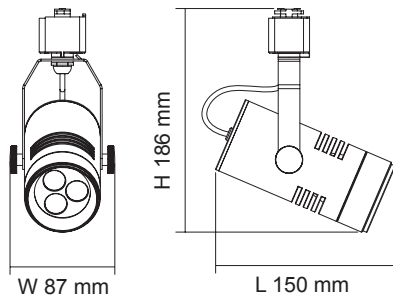

LED TRACK LIGHTS

3 WIRE SINGLE CIRCUIT LED TRACK LIGHT STR4863GU SPOT II

CONSTRUCTION

- Die-cast aluminium body
- Powder coated finish
- GU10 lamp base
- GU10L350 lamp included

IP RATING

- IP20 suitable for indoor use only

LAMP OPTIONS

- GU10L550
- GU10LR750
- GU10LA750

DIMENSIONS

Model No.	Input	Power	Lumen	CCT	CRI	Beam Angle	Fitting Colour
STR4863GU WH	240V	5W	350lm	3000K / 6000K	>80	38°	White
STR4863GU BK	240V	5W	350lm	3000K / 6000K	>80	38°	Black