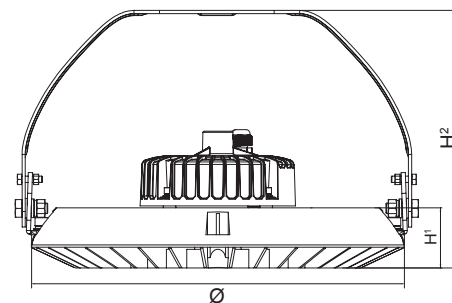

LED COMMERCIAL EXTERIOR LIGHTS

www.sal.net.au

LED UFO LIGHT SHB23, SLB23, SFD23 UFO

SHB23
High Bay

SLB23
Low Bay

SFD23
Flood Light

CONSTRUCTION

- Die-cast aluminium body
- Powder coated finish
- High efficiency SMD LED chips
- Standard beam angle 120°
- Frosted glass diffuser
- Constant current LED driver
- IP66 PVC cable gland
- 1.2 m flex & 3 pin plug fitted

IP RATING

- IP65 weatherproof

DIMENSIONS

ACCESSORIES

LENSES (SHB23/150, SLB23/150, SFD23/150)

- SHB23/150P45 – 45° lens
- SHB23/150P90 – 90° lens

LENSES (SHB23/230, SLB23/230, SFD23/230)

- SHB23/230P60 – 60° lens
- SHB23/230P90 – 90° lens

SHB23/150PCP, SHB23/230PCP

- PC diffuser suitable for food preparation areas

All model numbers in the following 2 tables include a standard 120° lens & an appropriate mounting ring or bracket.

Model No.	Input	Power	Lumen	CCT	CRI	Beam Angle	Colour	Temperature	Dimensions	IPART*
SHB23/150	240V	150W	18000lm	5700K	>80	120°	Black	-20~50°C	Ø 360 mm x H ¹ 58 x H ² 172 mm	Approved
SLB23/150	240V	150W	18000lm	5700K	>80	120°	Black	-20~50°C	Ø 360 mm x H ¹ 58 x H ² 165 mm	Approved
SFD23/150	240V	150W	18000lm	5700K	>80	120°	Black	-20~50°C	Ø 360 mm x H ¹ 58 x H ² 248 mm	Approved
Model No.	Input	Power	Lumen	CCT	CRI	Beam Angle	Colour	Temperature	Dimensions	IPART*
SHB23/230	240V	230W	28000lm	5700K	>80	120°	Black	-20~50°C	Ø 420 mm x H ¹ 68 x H ² 201 mm	Approved
SLB23/230	240V	230W	28000lm	5700K	>80	120°	Black	-20~50°C	Ø 420 mm x H ¹ 68 x H ² 183 mm	Approved
SFD23/230	240V	230W	28000lm	5700K	>80	120°	Black	-20~50°C	Ø 420 mm x H ¹ 68 x H ² 277mm	Approved