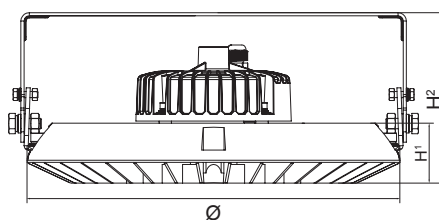

LED COMMERCIAL EXTERIOR LIGHTS

www.sal.net.au

LED UFO LIGHT SHB23, SLB23, SFD23 UFO

SHB23
High Bay

SLB23
Low Bay

SFD23
Flood Light

CONSTRUCTION

- Die-cast aluminium body
- Powder coated finish
- High efficiency SMD LED chips
- Standard beam angle 120°
- Frosted glass diffuser
- Constant current LED driver
- IP66 PVC cable gland
- 1.2 m flex & 3 pin plug fitted

IP RATING

- IP65 weatherproof

DIMENSIONS

ACCESSORIES

LENSES (SHB23/150, SLB23/150, SFD23/150)

- SHB23/150P45 – 45° lens
- SHB23/150P90 – 90° lens

LENSES (SHB23/230, SLB23/230, SFD23/230)

- SHB23/230P60 – 60° lens
- SHB23/230P90 – 90° lens

SHB23/150PCP, SHB23/230PCP

- PC diffuser suitable for food preparation areas

All model numbers in the following 2 tables include a standard 120° lens & an appropriate mounting ring or bracket.

Model No.	Input	Power	Lumen	CCT	CRI	Beam Angle	Colour	Temperature	Dimensions	IPART*
SHB23/150	240V	150W	18000lm	5700K	>80	120°	Black	-20~50°C	Ø 360 mm x H ¹ 58 x H ² 172 mm	Approved
SLB23/150	240V	150W	18000lm	5700K	>80	120°	Black	-20~50°C	Ø 360 mm x H ¹ 58 x H ² 165 mm	Approved
SFD23/150	240V	150W	18000lm	5700K	>80	120°	Black	-20~50°C	Ø 360 mm x H ¹ 58 x H ² 248 mm	Approved
Model No.	Input	Power	Lumen	CCT	CRI	Beam Angle	Colour	Temperature	Dimensions	IPART*
SHB23/230	240V	230W	28000lm	5700K	>80	120°	Black	-20~50°C	Ø 420 mm x H ¹ 68 x H ² 201 mm	Approved
SLB23/230	240V	230W	28000lm	5700K	>80	120°	Black	-20~50°C	Ø 420 mm x H ¹ 68 x H ² 183 mm	Approved
SFD23/230	240V	230W	28000lm	5700K	>80	120°	Black	-20~50°C	Ø 420 mm x H ¹ 68 x H ² 277mm	Approved