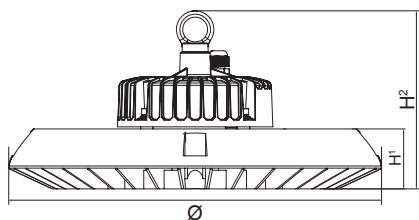

LED COMMERCIAL EXTERIOR LIGHTS

www.sal.net.au

LED UFO LIGHT SHB23, SLB23, SFD23 UFO

SHB23
High Bay

SLB23
Low Bay

SFD23
Flood Light

CONSTRUCTION

- Die-cast aluminium body
- Powder coated finish
- High efficiency SMD LED chips
- Standard beam angle 120°
- Frosted glass diffuser
- Constant current LED driver
- IP66 PVC cable gland
- 1.2 m flex & 3 pin plug fitted

IP RATING

- IP65 weatherproof

DIMENSIONS

ACCESSORIES

LENSES (SHB23/150, SLB23/150, SFD23/150)

- SHB23/150P45 – 45° lens
- SHB23/150P90 – 90° lens

LENSES (SHB23/230, SLB23/230, SFD23/230)

- SHB23/230P60 – 60° lens
- SHB23/230P90 – 90° lens

SHB23/150PCP, SHB23/230PCP

- PC diffuser suitable for food preparation areas

All model numbers in the following 2 tables include a standard 120° lens & an appropriate mounting ring or bracket.

Model No.	Input	Power	Lumen	CCT	CRI	Beam Angle	Colour	Temperature	Dimensions	IPART*
SHB23/150	240V	150W	18000lm	5700K	>80	120°	Black	-20~50°C	Ø 360 mm x H ¹ 58 x H ² 172 mm	Approved
SLB23/150	240V	150W	18000lm	5700K	>80	120°	Black	-20~50°C	Ø 360 mm x H ¹ 58 x H ² 165 mm	Approved
SFD23/150	240V	150W	18000lm	5700K	>80	120°	Black	-20~50°C	Ø 360 mm x H ¹ 58 x H ² 248 mm	Approved
Model No.	Input	Power	Lumen	CCT	CRI	Beam Angle	Colour	Temperature	Dimensions	IPART*
SHB23/230	240V	230W	28000lm	5700K	>80	120°	Black	-20~50°C	Ø 420 mm x H ¹ 68 x H ² 201 mm	Approved
SLB23/230	240V	230W	28000lm	5700K	>80	120°	Black	-20~50°C	Ø 420 mm x H ¹ 68 x H ² 183 mm	Approved
SFD23/230	240V	230W	28000lm	5700K	>80	120°	Black	-20~50°C	Ø 420 mm x H ¹ 68 x H ² 277mm	Approved