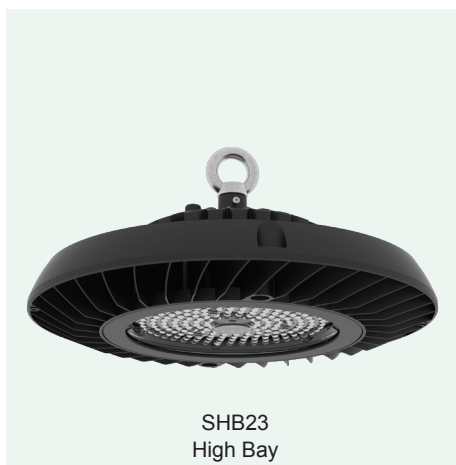

LED COMMERCIAL EXTERIOR LIGHTS

www.sal.net.au

LED UFO LIGHT SHB23, SLB23, SFD23 UFO

SHB23
High Bay

SLB23
Low Bay

SFD23
Flood Light

CONSTRUCTION

- Die-cast aluminium body
- Powder coated finish
- High efficiency SMD LED chips
- Standard beam angle 120°
- Frosted glass diffuser
- Constant current LED driver
- IP66 PVC cable gland
- 1.2 m flex & 3 pin plug fitted

IP RATING

- IP65 weatherproof

DIMENSIONS

ACCESSORIES

LENSES (SHB23/150, SLB23/150, SFD23/150)

- SHB23/150P45 – 45° lens
- SHB23/150P90 – 90° lens

LENSES (SHB23/230, SLB23/230, SFD23/230)

- SHB23/230P60 – 60° lens
- SHB23/230P90 – 90° lens

SHB23/150PCP, SHB23/230PCP

- PC diffuser suitable for food preparation areas

All model numbers in the following 2 tables include a standard 120° lens & an appropriate mounting ring or bracket.

Model No.	Input	Power	Lumen	CCT	CRI	Beam Angle	Colour	Temperature	Dimensions	IPART*
SHB23/150	240V	150W	18000lm	5700K	>80	120°	Black	-20~50°C	Ø 360 mm x H ¹ 58 x H ² 172 mm	Approved
SLB23/150	240V	150W	18000lm	5700K	>80	120°	Black	-20~50°C	Ø 360 mm x H ¹ 58 x H ² 165 mm	Approved
SFD23/150	240V	150W	18000lm	5700K	>80	120°	Black	-20~50°C	Ø 360 mm x H ¹ 58 x H ² 248 mm	Approved
Model No.	Input	Power	Lumen	CCT	CRI	Beam Angle	Colour	Temperature	Dimensions	IPART*
SHB23/230	240V	230W	28000lm	5700K	>80	120°	Black	-20~50°C	Ø 420 mm x H ¹ 68 x H ² 201 mm	Approved
SLB23/230	240V	230W	28000lm	5700K	>80	120°	Black	-20~50°C	Ø 420 mm x H ¹ 68 x H ² 183 mm	Approved
SFD23/230	240V	230W	28000lm	5700K	>80	120°	Black	-20~50°C	Ø 420 mm x H ¹ 68 x H ² 277mm	Approved

BRACKETS (SHB23/230)

- SHB23/230PFD To convert SHB23/230 High Bay to SFD23/230 Flood Light
- SHB23/230PLB To convert SHB23/230 High Bay to SLB23/230 Low Bay

Specifications above are for reference only and may vary without prior notice