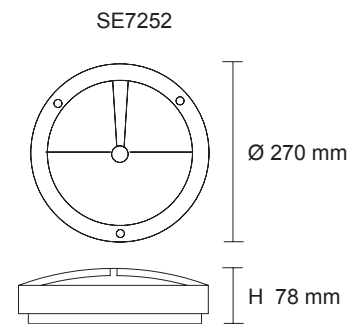

WALL LIGHT FITTING SE7250, SE7251, SE7252 M-SERIES

SE7250

SE7251

SE7252

CONSTRUCTION

- Die-cast aluminium body
- Powder coated finish
- Frosted glass diffuser
- E27 lamp base
- Lamp not included

IP RATING

- IP54 weatherproof

LAMP OPTIONS

- LCA35, LFR35
- LT407, LT409

DIMENSIONS

| Model No. | Input | Fitting Colour |
|-----------|-------|----------------|
| SE7250 WH | 240V | White |
| SE7250 SL | 240V | Silver |
| SE7250 BK | 240V | Black |
| SE7251 WH | 240V | White |
| SE7251 SL | 240V | Silver |
| SE7251 BK | 240V | Black |
| SE7252 WH | 240V | White |
| SE7252 SL | 240V | Silver |
| SE7252 BK | 240V | Black |