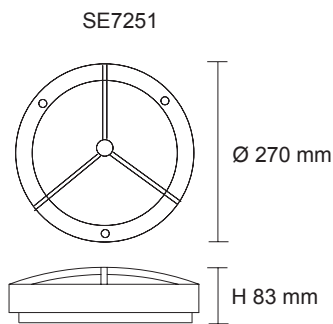

WALL LIGHT FITTING SE7250, SE7251, SE7252 M-SERIES

SE7250

SE7251

SE7252

CONSTRUCTION

- Die-cast aluminium body
- Powder coated finish
- Frosted glass diffuser
- E27 lamp base
- Lamp not included

IP RATING

- IP54 weatherproof

LAMP OPTIONS

- LCA35, LFR35
- LT407, LT409

DIMENSIONS

| Model No. | Input | Fitting Colour |
|-----------|-------|----------------|
| SE7250 WH | 240V | White |
| SE7250 SL | 240V | Silver |
| SE7250 BK | 240V | Black |
| SE7251 WH | 240V | White |
| SE7251 SL | 240V | Silver |
| SE7251 BK | 240V | Black |
| SE7252 WH | 240V | White |
| SE7252 SL | 240V | Silver |
| SE7252 BK | 240V | Black |