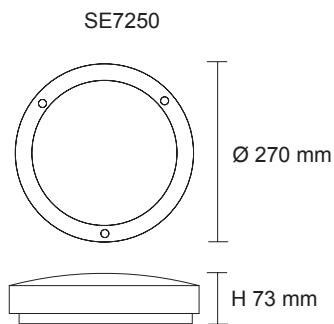

WALL LIGHT FITTING SE7250, SE7251, SE7252 M-SERIES

SE7250

SE7251

SE7252

CONSTRUCTION

- Die-cast aluminium body
- Powder coated finish
- Frosted glass diffuser
- E27 lamp base
- Lamp not included

IP RATING

- IP54 weatherproof

LAMP OPTIONS

- LCA35, LFR35
- LT407, LT409

DIMENSIONS

| Model No. | Input | Fitting Colour |
|-----------|-------|----------------|
| SE7250 WH | 240V | White |
| SE7250 SL | 240V | Silver |
| SE7250 BK | 240V | Black |
| SE7251 WH | 240V | White |
| SE7251 SL | 240V | Silver |
| SE7251 BK | 240V | Black |
| SE7252 WH | 240V | White |
| SE7252 SL | 240V | Silver |
| SE7252 BK | 240V | Black |