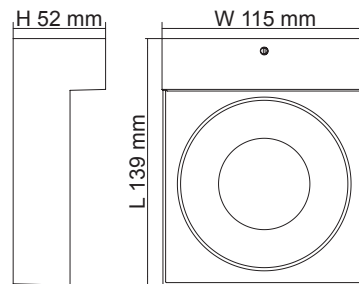

LED SURFACE MOUNTED WALL LIGHT

SE7063 ROUND CONE

SE7064 SQUARE CONE

DIMENSIONS

CONSTRUCTION

- Die-cast aluminium body
- Powder coated finish
- Opal polycarbonate diffuser
- High efficiency SMD LED chips
- Built-in constant current non-dimmable LED driver

IP RATING

- IP65 weatherproof

COLOUR TEMPERATURE

- 3000K Warm White (standard)
- 5000K Neutral Daylight (option)

Model No.	Input	Power	Lumen	CCT	Beam Angle	CRI	Fitting Colour
SE7063WW/BK	240V	8W	600lm	3000K	120°	>80	Black
SE7063WW/SL	240V	8W	600lm	3000K	120°	>80	Silver
Model No.	Input	Power	Lumen	CCT	Beam Angle	CRI	Fitting Colour
SE7064WW/BK	240V	8W	600lm	3000K	180°	>80	Black
SE7064WW/SL	240V	8W	600lm	3000K	180°	>80	Silver

PHOTOMETRIC DATA Unit: cd C0/C180 — C90/C270 —