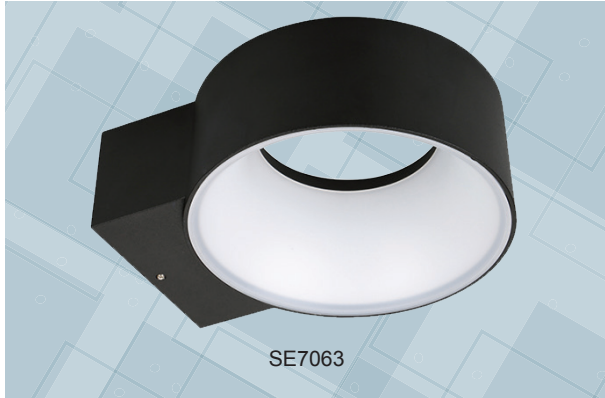

LED SURFACE MOUNTED WALL LIGHT

SE7063 ROUND CONE

SE7064 SQUARE CONE

DIMENSIONS

CONSTRUCTION

- Die-cast aluminium body
- Powder coated finish
- Opal polycarbonate diffuser
- High efficiency SMD LED chips
- Built-in constant current non-dimmable LED driver

IP RATING

- IP65 weatherproof

COLOUR TEMPERATURE

- 3000K Warm White (standard)
- 5000K Neutral Daylight (option)

Model No.	Input	Power	Lumen	CCT	Beam Angle	CRI	Fitting Colour
SE7063WW/BK	240V	8W	600lm	3000K	120°	>80	Black
SE7063WW/SL	240V	8W	600lm	3000K	120°	>80	Silver
Model No.	Input	Power	Lumen	CCT	Beam Angle	CRI	Fitting Colour
SE7064WW/BK	240V	8W	600lm	3000K	180°	>80	Black
SE7064WW/SL	240V	8W	600lm	3000K	180°	>80	Silver