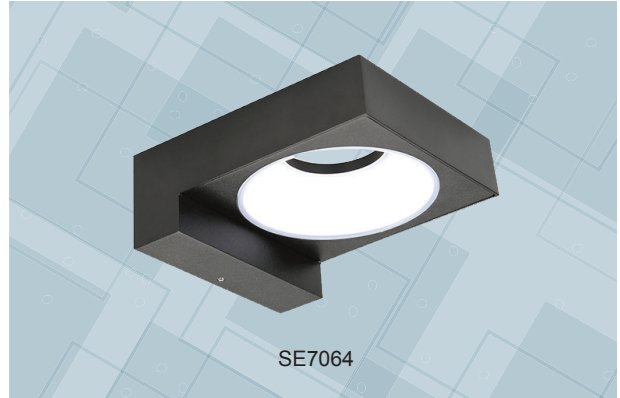

LED SURFACE MOUNTED WALL LIGHT

SE7063 ROUND CONE

SE7064 SQUARE CONE

DIMENSIONS

CONSTRUCTION

- Die-cast aluminium body
- Powder coated finish
- Opal polycarbonate diffuser
- High efficiency SMD LED chips
- Built-in constant current non-dimmable LED driver

IP RATING

- IP65 weatherproof

COLOUR TEMPERATURE

- 3000K Warm White (standard)
- 5000K Neutral Daylight (option)

Model No.	Input	Power	Lumen	CCT	Beam Angle	CRI	Fitting Colour
SE7063WW/BK	240V	8W	600lm	3000K	120°	>80	Black
SE7063WW/SL	240V	8W	600lm	3000K	120°	>80	Silver
Model No.	Input	Power	Lumen	CCT	Beam Angle	CRI	Fitting Colour
SE7064WW/BK	240V	8W	600lm	3000K	180°	>80	Black
SE7064WW/SL	240V	8W	600lm	3000K	180°	>80	Silver