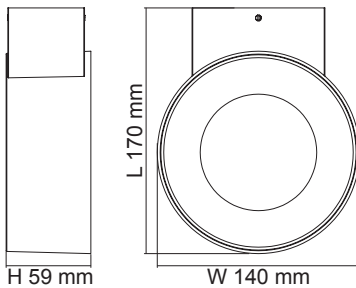

LED SURFACE MOUNTED WALL LIGHT

SE7063 ROUND CONE

SE7064 SQUARE CONE

DIMENSIONS

CONSTRUCTION

- Die-cast aluminium body
- Powder coated finish
- Opal polycarbonate diffuser
- High efficiency SMD LED chips
- Built-in constant current non-dimmable LED driver

IP RATING

- IP65 weatherproof

COLOUR TEMPERATURE

- 3000K Warm White (standard)
- 5000K Neutral Daylight (option)

Model No.	Input	Power	Lumen	CCT	Beam Angle	CRI	Fitting Colour
SE7063WW/BK	240V	8W	600lm	3000K	120°	>80	Black
SE7063WW/SL	240V	8W	600lm	3000K	120°	>80	Silver
Model No.	Input	Power	Lumen	CCT	Beam Angle	CRI	Fitting Colour
SE7064WW/BK	240V	8W	600lm	3000K	180°	>80	Black
SE7064WW/SL	240V	8W	600lm	3000K	180°	>80	Silver

PHOTOMETRIC DATA Unit: cd C0/C180 — C90/C270 —