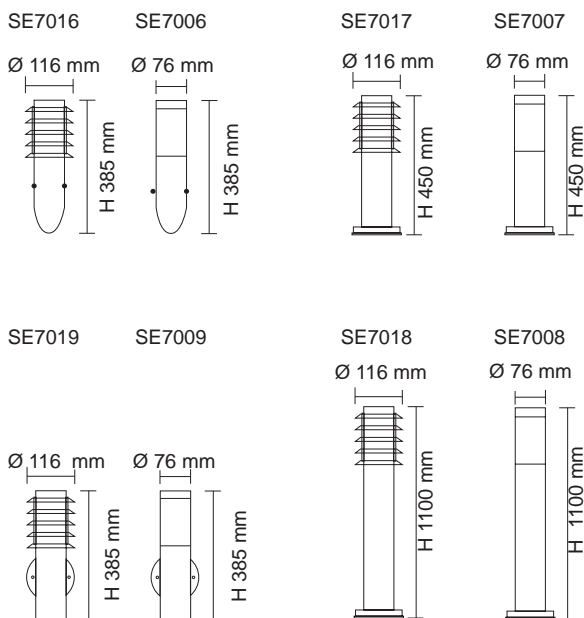

LED WALL & POST FITTING

SE7006, SE7016, SE7007, SE7017, SE7008,
SE7018, SE7009, SE7019 MURRAY I

CONSTRUCTION

- Stainless steel body
- Powder coated finish (black)
- Opal acrylic diffuser
- E27 lamp base
- Lamp NOT included

IP RATING

- IP44 weatherproof

LAMP OPTIONS

- LG5, LG9
- LGS4, LGS8, LGS10
- LT407, LT409

DIMENSIONS

Model No.	Input	Fitting Colour
SE7006 SLS	240V	Stainless Steel
SE7006 BK	240V	Black
SE7016 SLS	240V	Stainless Steel
SE7016 BK	240V	Black
SE7007 SLS	240V	Stainless Steel
SE7007 BK	240V	Black
SE7017 SLS	240V	Stainless Steel
SE7017 BK	240V	Black

Model No.	Input	Fitting Colour
SE7008 SLS	240V	Stainless Steel
SE7008 BK	240V	Black
SE7018 SLS	240V	Stainless Steel
SE7018 BK	240V	Black
SE7009 SLS	240V	Stainless Steel
SE7009 BK	240V	Black
SE7019 SLS	240V	Stainless Steel
SE7019 BK	240V	Black