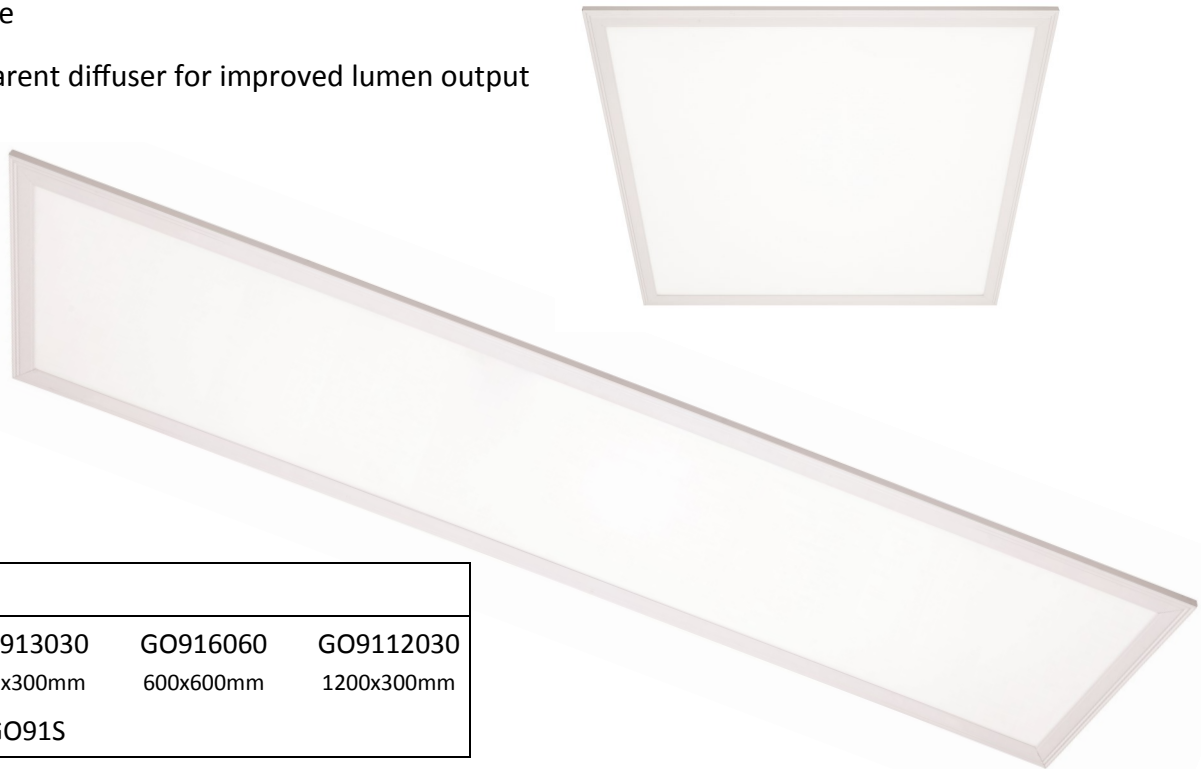

## Features

- 20W & 40W LED Panel light range
- Easy T-Bar Refit
- 1.5M Flex & Plug Included
- White powder coated aluminium frame
- Side lit SMD LEDs
- Non Dimmable
- Highly transparent diffuser for improved lumen output

	Dimensions
MD913030	L: 29.5cm x W: 29.5cm
MD916060	L: 59.5cm x W: 59.5
MD913012	L: 119.5cm x W: 29.5cm

## ACCESSORIES

<b>Frame</b>	GO913030	GO916060	GO9112030
	300x300mm	600x600mm	1200x300mm
<b>Suspension Kit</b>	GO91S		

WATTAGE	LUMENS	COLOUR TEMP	CRI	Beam Angle
20W	1500Lm	5000K	80	110°
40W	3200Lm	5000K	80	110°

MODEL NUMBER	DESCRIPTION	COLOUR	GLOBE TYPE
MD913030	20W Slimline LED Panel—Square	White	20W LED
MD916060	40W Slimline LED Panel—Square	White	40W LED
MD913012	40W Slimline LED Panel—Rectangular	White	40W LED