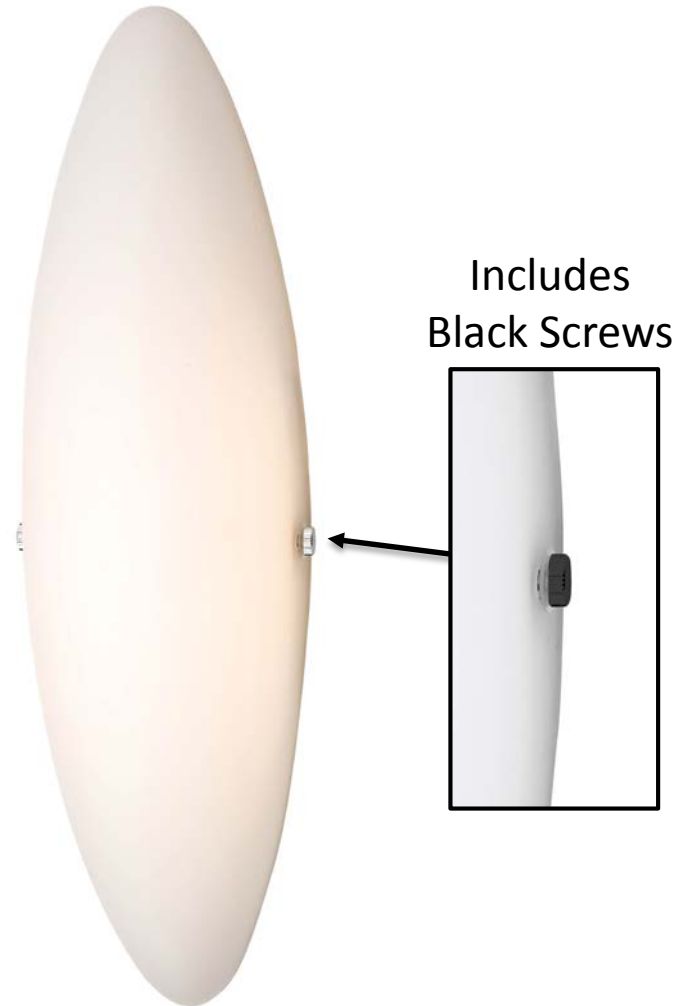

## LED Wall Light

### Specifications

LED Wall Light with Opal Glass  
Black or Chrome Screw Options Supplied

### Dimensions

OH: D9xH33cm  
Extension: 8.5cm

|                    |        |
|--------------------|--------|
| <b>Wattage</b>     | 6W LED |
| <b>Colour Temp</b> | 3000K  |
| <b>Lumens</b>      | 350Lm  |
| <b>Dimmable</b>    | No     |

| Model No. | Description    | Colour  | Globe          |
|-----------|----------------|---------|----------------|
| MW3116    | LED Wall Light | Frosted | 6W LED / 350Lm |