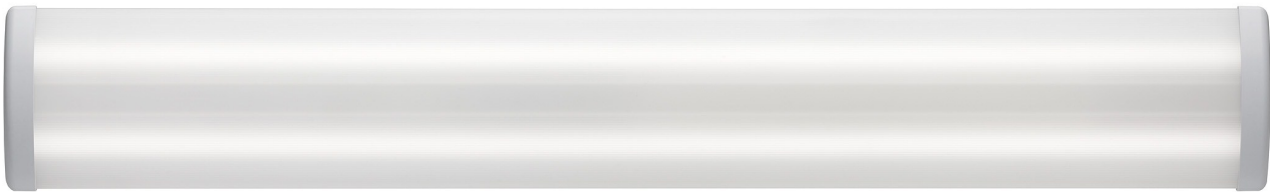

STRATUS MF32

Features

- Extruded Aluminium with reeded acrylic diffuser
- Suspension Kit for Pendant sold Separately

Dimensions	
25W	L: 60.3cm x W: 16.4cm x EXT: 4.8cm
48W	L: 120.3cm x W: 16.4cm x EXT: 4.8cm

MODEL	WATTAGE	LUMENS	COLOUR TEMP	CRI	DIMMABLE	REPLACEABLE
MF3225/3	25W	1100lm	3000K	80	No	No
MF3225/6	25W	1300lm	6000K	80	No	No
MF3248/3	48W	2100lm	3000K	80	No	No
MF3248/4	48W	2400lm	6000K	80	No	No

MODEL NUMBER	DESCRIPTION	COLOUR	GLOBE TYPE
MF3225/3	25W LED Ceiling Batten—3000K	White	25W LED
MF3225/6	25W LED Ceiling Batten—6000K	White	25W LED
MF3248/3	48W LED Ceiling Batten—3000K	White	48W LED
MF3248/4	48W LED Ceiling Batten—6000K	White	48W LED
XLED2548MF32K	Pendant Accessories Kit	-	-