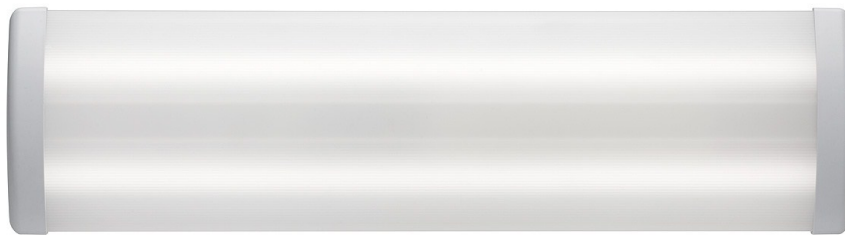

STRATUS MF32

Features

- Extruded Aluminium with reeded acrylic diffuser
- Suspension Kit for Pendant sold Separately

Dimensions	
25W	L: 60.3cm x W: 16.4cm x EXT: 4.8cm
48W	L: 120.3cm x W: 16.4cm x EXT: 4.8cm

MODEL	WATTAGE	LUMENS	COLOUR TEMP	CRI	DIMMABLE	REPLACEABLE
MF3225/3	25W	1100lm	3000K	80	No	No
MF3225/6	25W	1300lm	6000K	80	No	No
MF3248/3	48W	2100lm	3000K	80	No	No
MF3248/4	48W	2400lm	6000K	80	No	No

MODEL NUMBER	DESCRIPTION	COLOUR	GLOBE TYPE
MF3225/3	25W LED Ceiling Batten—3000K	White	25W LED
MF3225/6	25W LED Ceiling Batten—6000K	White	25W LED
MF3248/3	48W LED Ceiling Batten—3000K	White	48W LED
MF3248/4	48W LED Ceiling Batten—6000K	White	48W LED
XLED2548MF32K	Pendant Accessories Kit	-	-