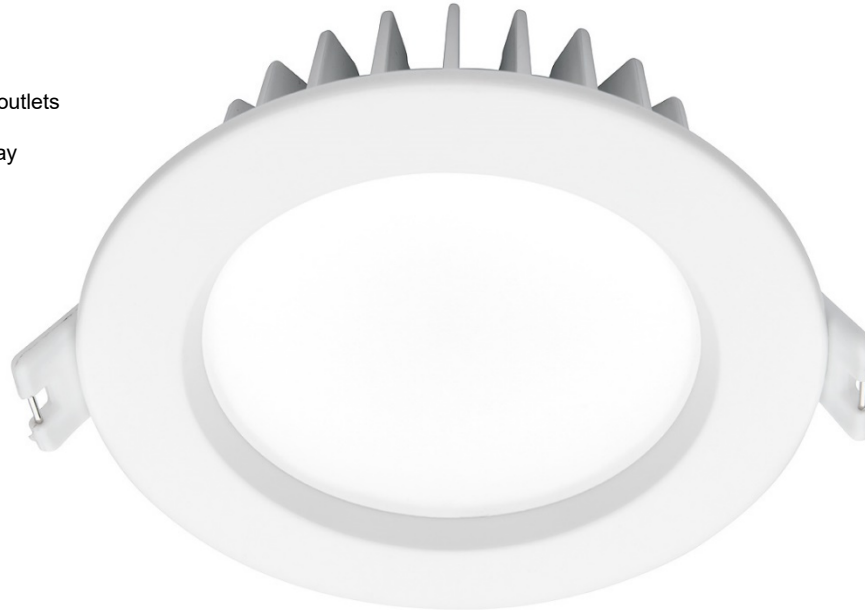

Smart Optica

Smartlight Range

Specifications

No electrician required to existing power outlets
Flex and plug included
Must be used with Mercator smart gateway
IC-4 rate
IP44 rated
3 year warranty
850 Lumens @ 4000K
CRI 85
Beam angle 90 degrees
10W LED
60,000 Whites
Dimmables

Dimensions

102mm x 30mm
Cut-out 90mm

Model No.

Description

Colour

SMD490W

Smart Optica Downlight

White