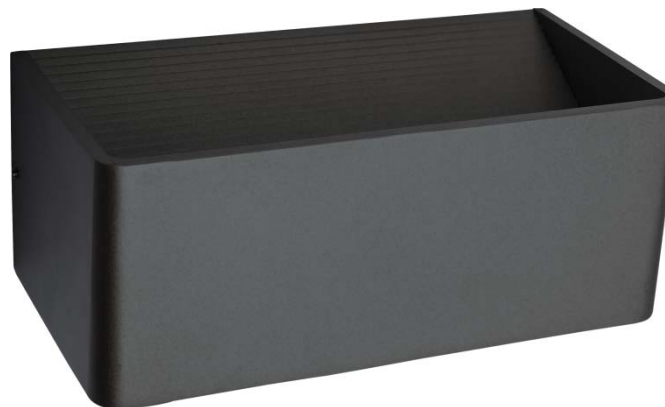

Silas

LED Up/Down Wall Light

LED
Included

IP44
Rating

Specifications

6W LED Indoor-Outdoor Wall Light
18W LED Indoor-Outdoor Wall Light
Matt Black or Matt White
IP44

Dimensions

6W :W20 x H8 x Ext 10cm
18W :W55 x H8 x Ext 10cm

Wattage	6W LED	18W LED
Colour Temp	3000K	3000K
Lumens	200lm	570lm
Dimmable	No	No
RA	>80	>80

Model No.	Description	Colour	Light Source
MW2706	6W LED Wall Light	WHT / BLK	6W LED / 200Lm
MW2718	18W LED Wall Light	WHT / BLK	18W LED / 570Lm