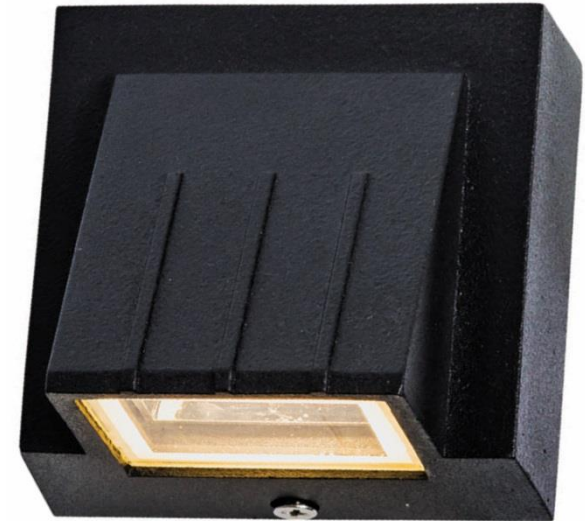

Rick

LED Wall Lamp Range

Specifications

LED Indoor-Outdoor Wall Lamp Range
Matt Black or Matt White
Aluminum Die-Cast and Glass
IP54

Dimensions

4W: W8xH8cm / Ext: 6.5cm
7.5W: W8xH14cm / Ext: 6.5cm

Wattage	4W LED	7.5W LED
Colour Temp	4000K	4000K
Lumens	250lm	500Lm
Dimmable	No	No

LED

IP54
Rating

Model No.

Description

Colour

Light Source

MXD5311

4W LED Wall Lamp

Black / White

4W LED / 250Lm

MXD5312

7.5W LED Up/Down Wall Lamp

Black / White

7.5W LED / 500Lm