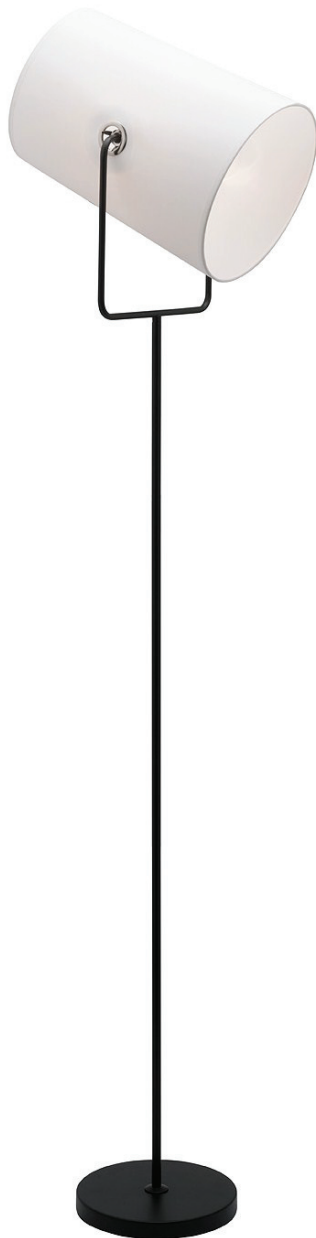

# PENNY A705

## Features

- Black Metal Frame with White Cotton Shade
- Table Lamp Switch: Cord Line switch
- Floor Lamp Switch: Foot switch

	Dimensions
Table	OH: 46cm Shade— D: (18cm x 16cm)x L: 26cm
Floor	OH: 172cm Shade— D: (23cm x 26cm)x L: 35cm

MODEL #	DESCRIPTION	COLOUR	GLOBE TYPE
A70511	Table Lamp	Black	E14 Max 40W
A70521	Floor Lamp	Black	E14 Max 40W