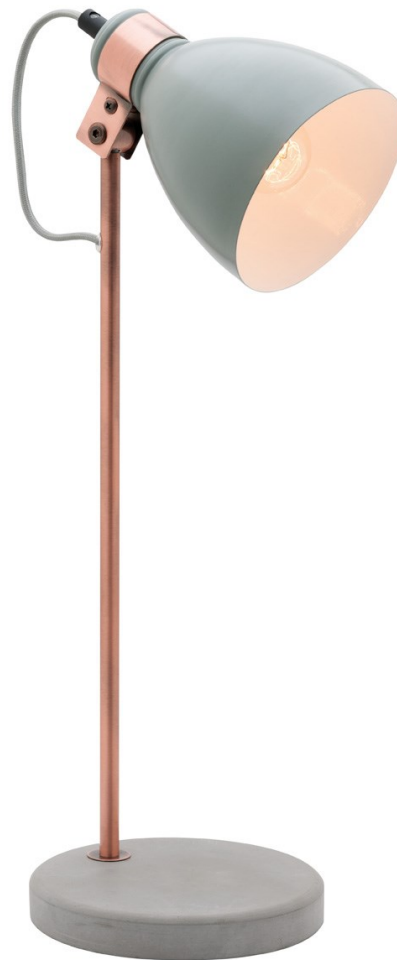

ORLANDO A384

Features

- Table and Floor Lamp Range
- Matt Grey Shade with Antique Copper Metal and Concrete Base

| | Dimensions |
|------------|---|
| Table Lamp | 20cm x 16cm x H: 50cm Shade: 12.5cm x H: 18cm Base: 16.5cm x H: 2.5cm |
| Floor Lamp | 21cm x 24cm x H: 140cm Shade: 15cm x H: 24cm Base: 24.5cm x H: 3cm |

| MODEL NUMBER | DESCRIPTION | COLOUR | GLOBE TYPE |
|--------------|-------------|-------------------|-------------|
| A38411 | Table Lamp | Concrete & Copper | E27 Max 25W |
| A38421 | Floor Lamp | Concrete & Copper | E27 Max 40W |