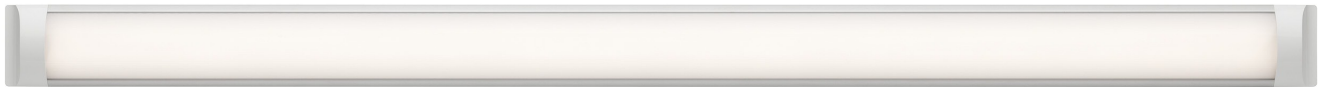

NEO ML100

Features

- High output LED Ceiling Batten
- Extruded Aluminium with opal acrylic diffuser

	Dimensions
28W	L: 60cm x W: 7.5cm x EXT: 3cm
45W	L: 120cm x W: 7.5cm x EXT: 3cm

MODEL	WATTAGE	LUMENS	COLOUR TEMP	CRI	DIMMABLE	REPLACEABLE
ML10028/3	25W	2400lm	3000K	75	No	No
ML10028/6	25W	2600lm	6000K	75	No	No
ML10045/3	48W	3900lm	3000K	75	No	No
ML10045/6	48W	4000lm	6000K	75	No	No

MODEL NUMBER	DESCRIPTION	COLOUR	GLOBE TYPE
ML10028/3	28W LED Ceiling Batten—3000K	White	28W LED
ML10028/6	28W LED Ceiling Batten—6000K	White	28W LED
ML10045/3	45W LED Ceiling Batten—3000K	White	48W LED
ML10045/6	45W LED Ceiling Batten—6000K	White	48W LED