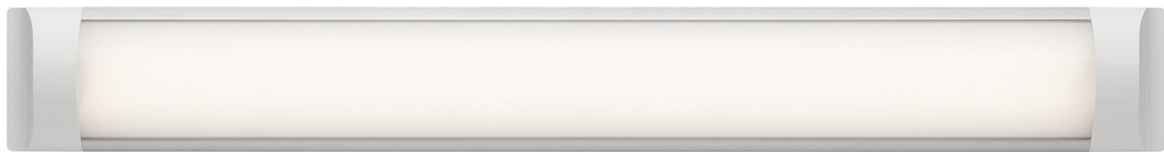

NEO ML100

Features

- High output LED Ceiling Batten
- Extruded Aluminium with opal acrylic diffuser

	Dimensions
28W	L: 60cm x W: 7.5cm x EXT: 3cm
45W	L: 120cm x W: 7.5cm x EXT: 3cm

MODEL	WATTAGE	LUMENS	COLOUR TEMP	CRI	DIMMABLE	REPLACEABLE
ML10028/3	25W	2400lm	3000K	75	No	No
ML10028/6	25W	2600lm	6000K	75	No	No
ML10045/3	48W	3900lm	3000K	75	No	No
ML10045/6	48W	4000lm	6000K	75	No	No

MODEL NUMBER	DESCRIPTION	COLOUR	GLOBE TYPE
ML10028/3	28W LED Ceiling Batten—3000K	White	28W LED
ML10028/6	28W LED Ceiling Batten—6000K	White	28W LED
ML10045/3	45W LED Ceiling Batten—3000K	White	48W LED
ML10045/6	45W LED Ceiling Batten—6000K	White	48W LED