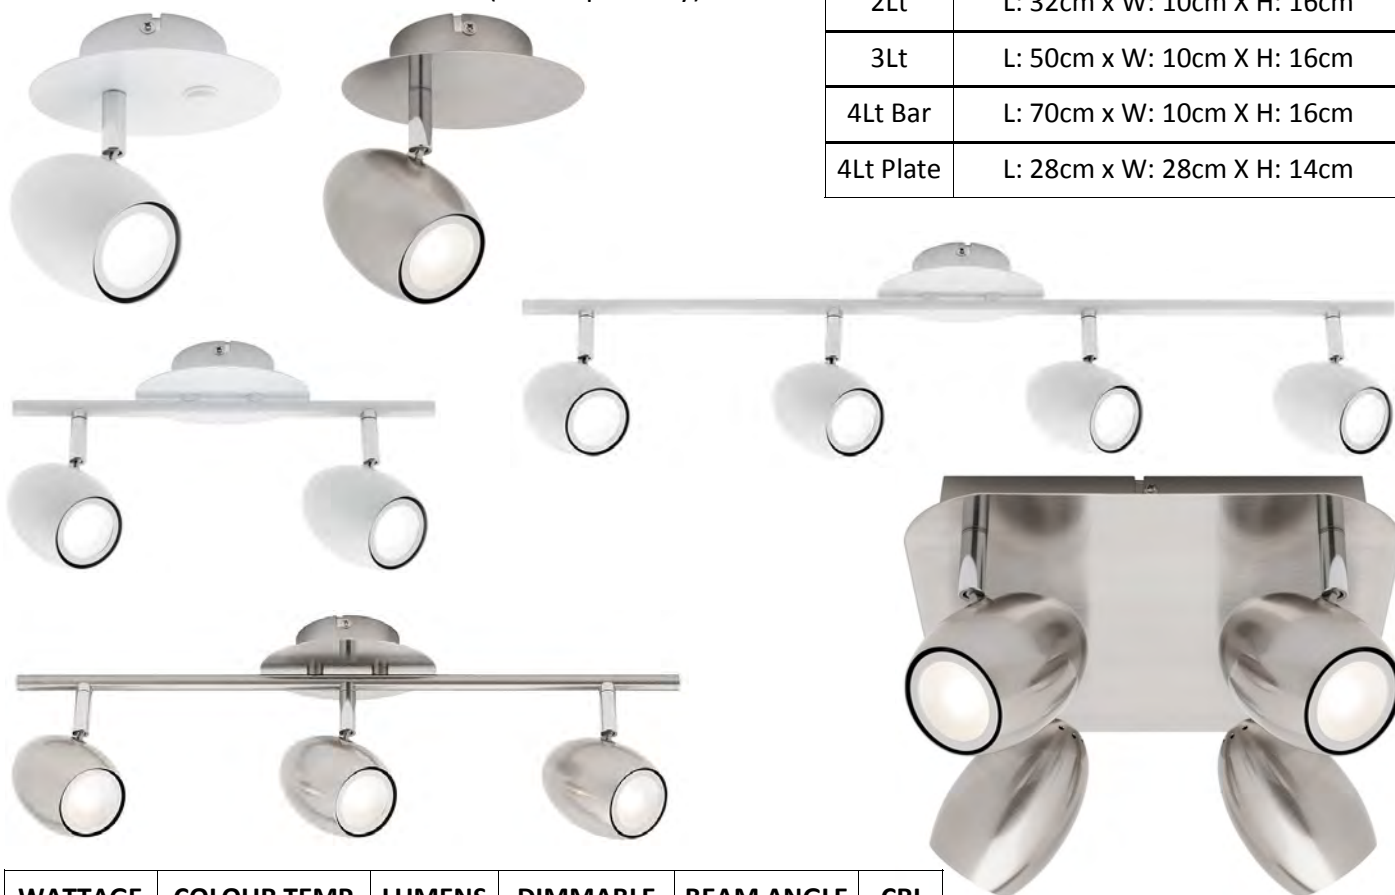

MONICA A190

Features

- White or Brushed Chrome finish
- Includes 9W GU10LED globe—3000K
- Globes also available in 6000K (sold separately)

	Dimensions
1Lt	D: 13.5cm x H: 14cm
2Lt	L: 32cm x W: 10cm X H: 16cm
3Lt	L: 50cm x W: 10cm X H: 16cm
4Lt Bar	L: 70cm x W: 10cm X H: 16cm
4Lt Plate	L: 28cm x W: 28cm X H: 14cm

WATTAGE	COLOUR TEMP	LUMENS	DIMMABLE	BEAM ANGLE	CRI
9W	3000K	480lm	No	95°	81

MODEL NUMBER	DESCRIPTION	COLOUR	GLOBE TYPE
A19031	1Lt Spotlight	White / Brushed Chrome	9W GU10LED
A19031SW	1Lt Spotlight with Switch	White / Brushed Chrome	9W GU10LED
A19032	2Lt Spotlight Bar	White / Brushed Chrome	9W GU10LED
A19033	3Lt Spotlight Bar	White / Brushed Chrome	9W GU10LED
A19034	4Lt Spotlight Bar	White / Brushed Chrome	9W GU10LED
A19064	4Lt Spotlight Plate	White / Brushed Chrome	9W GU10LED