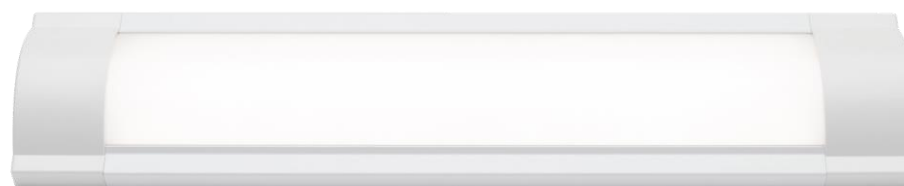

Metro LED

Dimmable LED Batten

Specifications

25W and 48W LED Dimmable Battens
Compatible with Trailing Edge and Universal Dimmers

Dimensions

25W: 59.5cm x 13.4cm / Extension: 4.6cm
48W: 119.5cm x 13.4cm / Extension: 4.6cm

Wattage	25W LED	48W LED
Colour Temp	5000K	5000K
Lumens	2200lm	4260Lm
Dimmable	Yes	Yes
Replaceable	No	No

Model No.

Description

Colour

Globe

MF3625W/5D

25W LED Batten

White