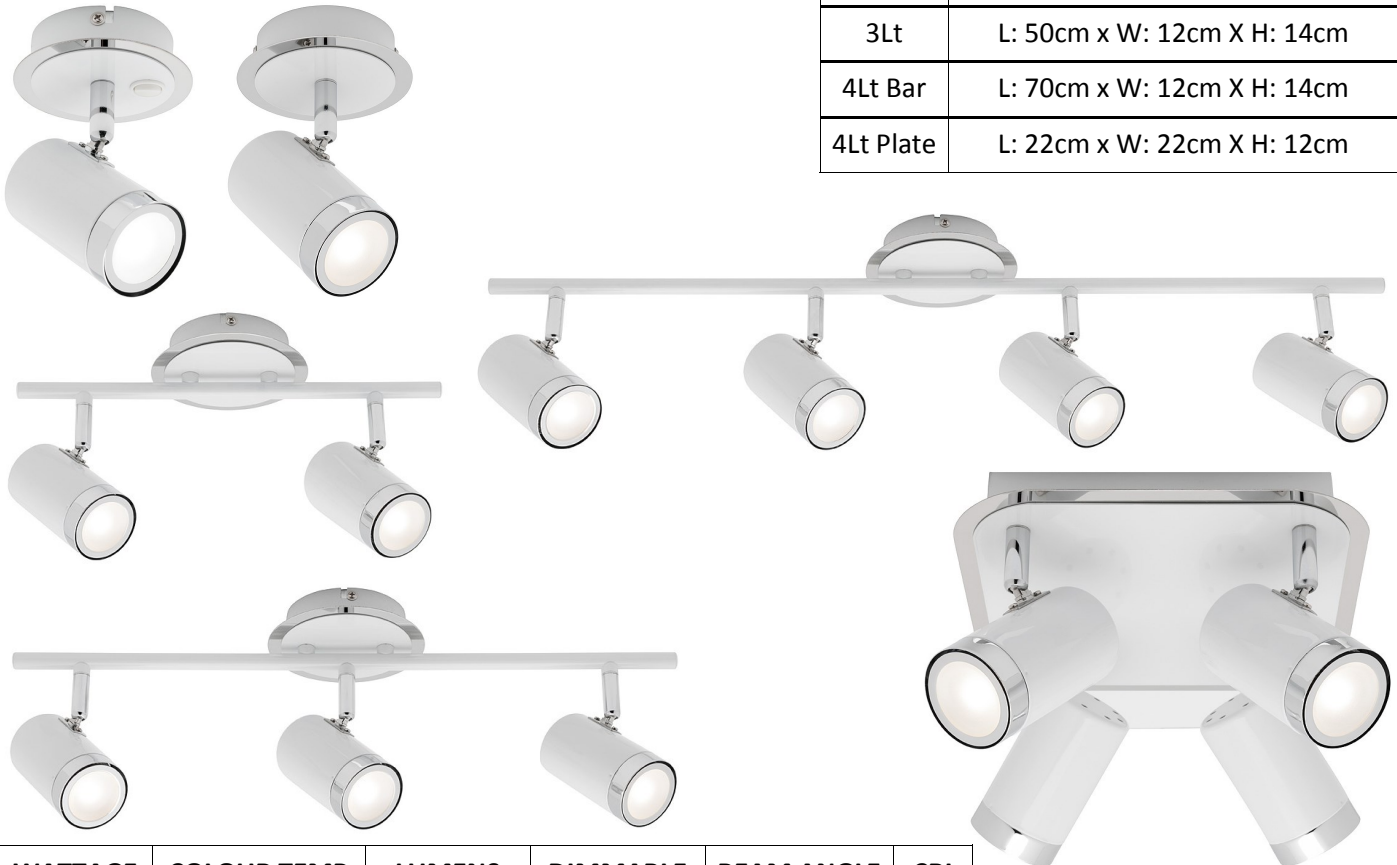

# MEGHAN A189

## Features

- Matt White with Chrome accents
- Includes 9W GU10LED globe—3000K
- Globes also available in 6000K (sold separately)

	Dimensions
1Lt	D: 13.5cm x H: 12.6cm
2Lt	L: 32cm x W: 12cm X H: 14cm
3Lt	L: 50cm x W: 12cm X H: 14cm
4Lt Bar	L: 70cm x W: 12cm X H: 14cm
4Lt Plate	L: 22cm x W: 22cm X H: 12cm

WATTAGE	COLOUR TEMP	LUMENS	DIMMABLE	BEAM ANGLE	CRI
9W	3000K	480lm	No	95°	81

MODEL NUMBER	DESCRIPTION	COLOUR	GLOBE TYPE
A18931	1Lt Spotlight	White & Chrome	9W GU10LED
A18931SW	1Lt Spotlight with Switch	White & Chrome	9W GU10LED
A18932	2Lt Spotlight Bar	White & Chrome	9W GU10LED
A18933	3Lt Spotlight Bar	White & Chrome	9W GU10LED
A18934	4Lt Spotlight Bar	White & Chrome	9W GU10LED
A18964	4Lt Spotlight Plate	White & Chrome	9W GU10LED