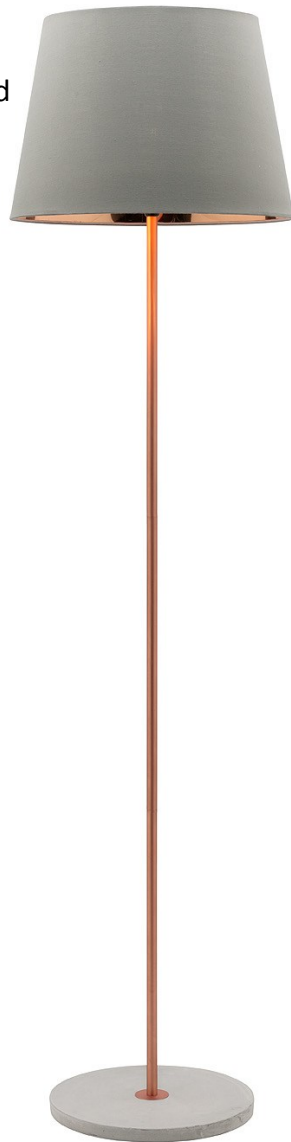

KENDALL A317

Features

- Table and Floor Lamp
- Brushed Brass Rod with White Concrete Base and White/Gold Shade
- Brushed Copper Rod with Natural Concrete Base and Grey/Copper Shade
- B22 Push Bar / Fabric Cord

	Dimensions
Table Lamp	H: 45cm Shade D: 18cm x D:24cm x H: 17cm Base: 17cm x H: 1.5cm
Floor Lamp	H: 157cm Shade D: 30cm x D:40cm x H: 28cm Base: 30cm x H: 3cm

MODEL NUMBER	DESCRIPTION	COLOUR	GLOBE TYPE
A31711	Table Lamp	CP / BRS	B22 Max 25W
A31721	Floor Lamp	CP / BRS	B22 Max 40W