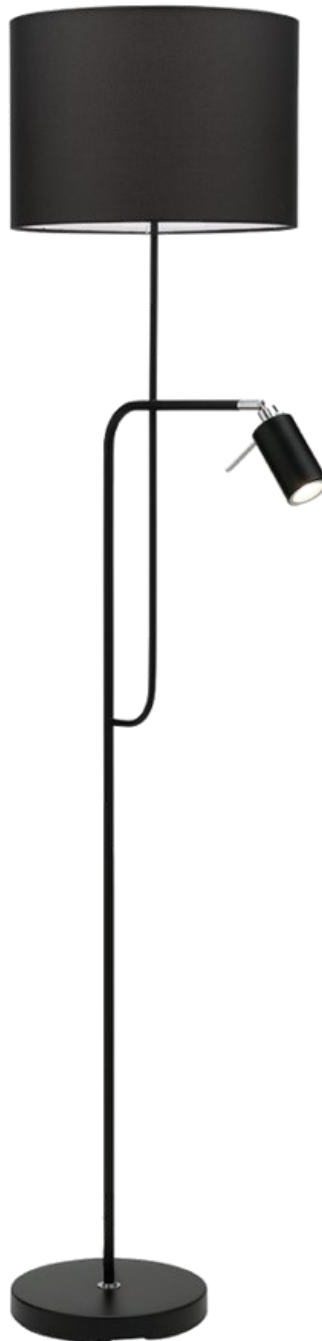

FREDERICK A39122

Features

- Black Mother and Child Floor Lamp
- Mother Lamp: Black Fabric Shade with B22 Push Bar Switch
- Child Lamp: Chrome Toggle Switch & GU10 Lampholder (Globe Included)
- Mercator 6W LED GU10, 4000K, 410Lm Globe Included

Dimensions

OH: 163cm

Fabric Shade D:35cm x H: 25cm

Base: 25cm x 25cm x H: 2.5cm

MODEL NUMBER	DESCRIPTION	COLOUR	GLOBE TYPE
A39122	Mother & Child Floor Lamp	Black	B22 Max 60W / 6W LED GU10

Visit us
www.mercator.com.au