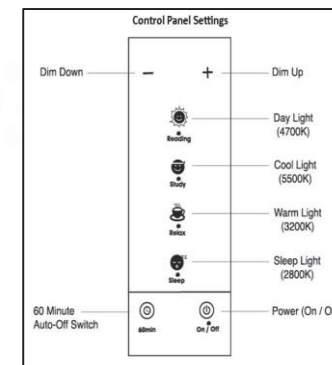

Flick

LED Task Lamp

Specifications

LED Task Lamp in Matt Black or Gloss White
Fully Adjustable and Compact Design
Continuous Touch Dimming
Colour Temperature Changing
60 Minute Auto-Off Switch

Dimensions

OH: 45cm
Base: D18.5xH1.5cm

Wattage	5W LED
Colour Temp	2800K / 3200K / 5500K / 4700K
Lumens	470Lm
Dimmable	Yes

Output: Max 12VDC, 1A

*Note: This product is not suitable for charging high powered products such as tablets

USB Port

Model No.	Description	Colour	Globe
A18711	LED Task Lamp	BLK / WHT	5W LED / 470Lm