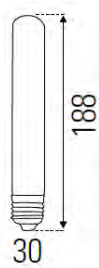

FANCY GLOBES

9E

Features

- 6 Great designs
- Clear Glass

BANANA