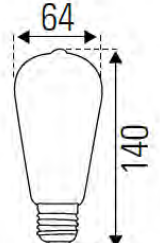

FANCY GLOBES

9E

Features

- 6 Great designs
- Clear Glass

PEAR

MODEL NUMBER	DESCRIPTION	COLOUR	GLOBE TYPE
9E2711	Banana Globe	Clear	E27 Max 20W—240V
9E1412	Fancy Candle Globe (min. buy pack of 10)	Clear	E14 Max 25W—240V
9E2713	Mini-Banana Globe (min. buy pack of 10)	Clear	E27 Max 25W—240V
9E2714	Sphere95 Globe	Clear	E27 Max 25W—240V
9E2715	Sphere125 Globe	Clear	E27 Max 25W—240V
9E2716	Pear Globe (min. buy pack of 10)	Clear	E27 Max 25W—240V

Visit us @ www.mercator.com.au