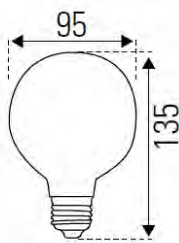

FANCY GLOBES

9E

Features

- 6 Great designs
- Clear Glass

SPHERE95

MODEL NUMBER	DESCRIPTION	COLOUR	GLOBE TYPE
9E2711	Banana Globe	Clear	E27 Max 20W—240V
9E1412	Fancy Candle Globe (min. buy pack of 10)	Clear	E14 Max 25W—240V
9E2713	Mini-Banana Globe (min. buy pack of 10)	Clear	E27 Max 25W—240V
9E2714	Sphere95 Globe	Clear	E27 Max 25W—240V
9E2715	Sphere125 Globe	Clear	E27 Max 25W—240V
9E2716	Pear Globe (min. buy pack of 10)	Clear	E27 Max 25W—240V

Visit us @ www.mercator.com.au