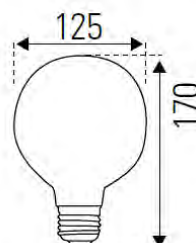

FANCY GLOBES

9E

Features

- 6 Great designs
- Clear Glass

SPHERE125

MODEL NUMBER	DESCRIPTION	COLOUR	GLOBE TYPE
9E2711	Banana Globe	Clear	E27 Max 20W—240V
9E1412	Fancy Candle Globe (min. buy pack of 10)	Clear	E14 Max 25W—240V
9E2713	Mini-Banana Globe (min. buy pack of 10)	Clear	E27 Max 25W—240V
9E2714	Sphere95 Globe	Clear	E27 Max 25W—240V
9E2715	Sphere125 Globe	Clear	E27 Max 25W—240V
9E2716	Pear Globe (min. buy pack of 10)	Clear	E27 Max 25W—240V

Visit us @ www.mercator.com.au