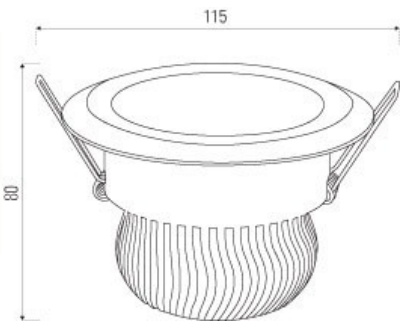

EQUINOX

MD450

Dimensions

D: 11.5cm x H: 8cm

MODEL#	WATTAGE	LUMENS	BEAM ANGLE	COLOUR TEMP	LUMENS/W	CRI
MD450/3	16W	950	90	3200k	59	80
MD450/5	16W	1026	90	5300k	64	82

MODEL NUMBER	DESCRIPTION	COLOUR	GLOBE TYPE	ALTERNATES
MD450W/3	16W Replaceable LED Downlight	White	16W 3200k LED	9LED450/3
MD450W/5	16W Replaceable LED Downlight	White	16W 5300k LED	9LED450/5
MD450S/3	16W Replaceable LED Downlight	Polished Aluminium	16W 3200k LED	9LED450/3
MD450S/5	16W Replaceable LED Downlight	Polished Aluminium	16W 5300k LED	9LED450/5