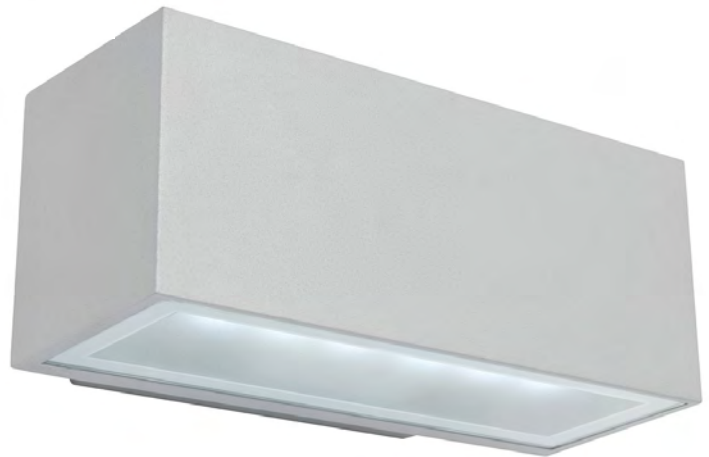

CLUNY LED MX6612

Features

- Exterior LED light
- IP65
- Cast Aluminium housing with glass diffuser
- Replaceable LED Panel

Dimensions
H: 9cm x W: 22cm x EXT: 12cm

WATTAGE	LUMENS	COLOUR TEMP
2 x 6W	485lm	4000K

MODEL NUMBER	DESCRIPTION	COLOUR	GLOBE TYPE
MX6612	Exterior LED Light	Black / Silver	2 x 6W LED

Visit us @ www.mercator.com.au