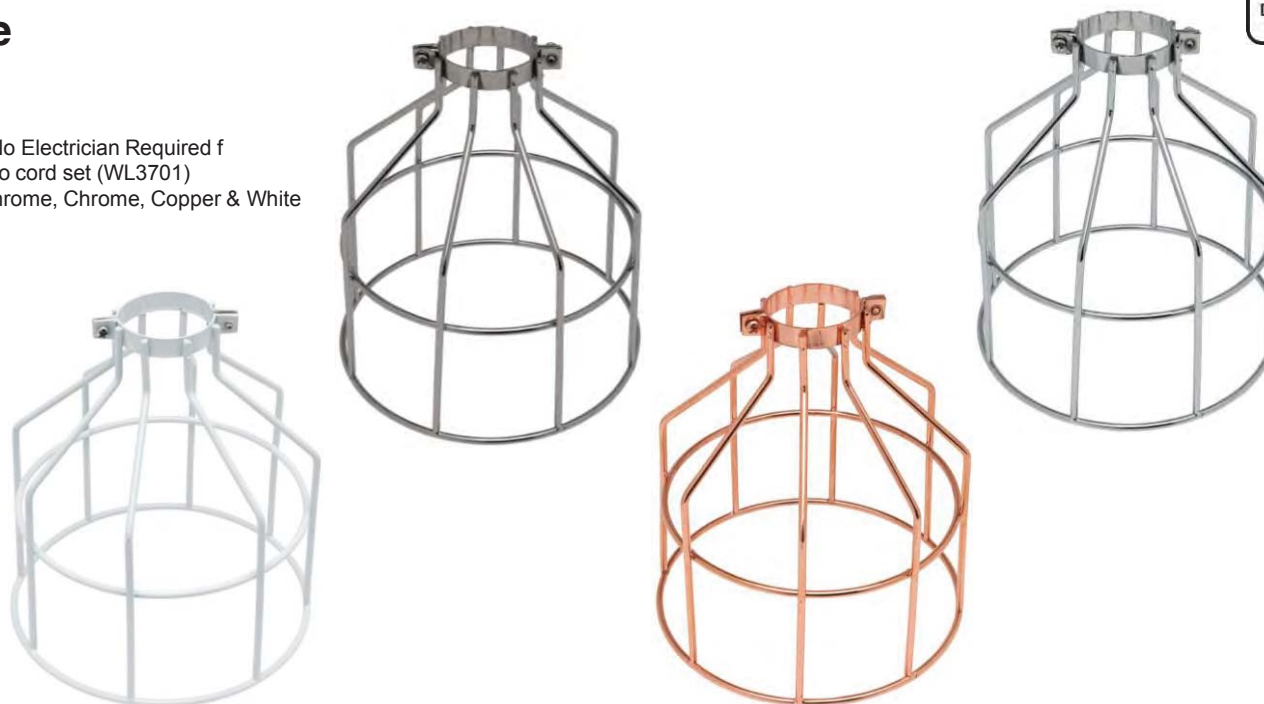

## Metal Cage Shade

### Specifications

Metal DIY Cage Shade  
DIY – Do It Yourself – No Electrician Required f  
Perfect for use with Juno cord set (WL3701)  
Available in Brushed Chrome, Chrome, Copper & White

### Dimensions

D: 15cm x H: 16.5cm

Model No.	Description	Colour	Globe
WL3801	Metal Cage Shade DIY	BC / CH / CP / WH	Max 60W