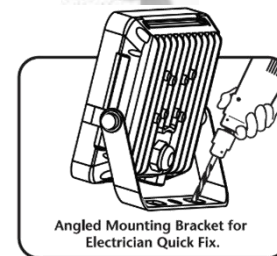

Aspect

LED Floodlight

Specifications

100W and 150W Floodlight Range
Die-Cast Aluminium Housing
120° Beam Angle
IP65
Includes 1.5m Cord and Plug
Angled Bracket for easy installation

Dimensions

100W: W30.0x H6.0x H20.5 cm
150W: W36.0x H7.5x H23.7 cm

Wattage	100W LED	150W LED
Colour Temp	5000K	5000K
Lumens	9000lm	13500Lm
RA	90	90

Model No.	Description	Colour	Globe
MX104100BLK/5	100W Floodlight	Black	100W LED / 9,000Lm
MX104150BLK/5	150W Floodlight	Black	150W LED / 13,500Lm