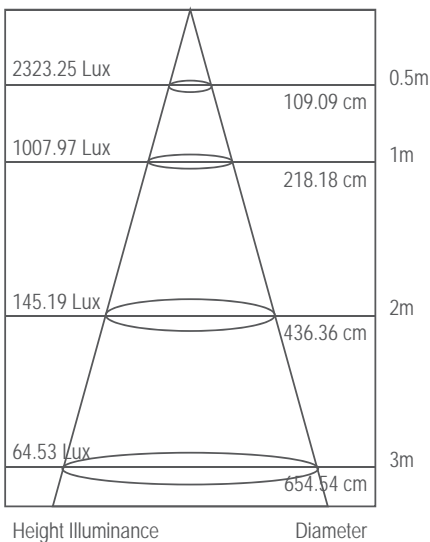

### Technical Information

Power:	10W
CCT:	3000K (Warm White)
Lumen:	900
Hole Cut Out:	70mm
Size (mm):	90 x 90 x 115
CRI	80

Quality  
ISO 9001  
SAI GLOBAL

### Lux Distance Curve

### Light Distribution Curve (Unit: cd)