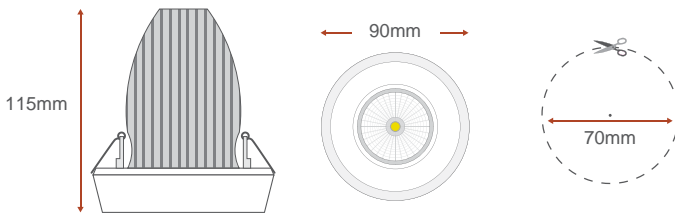

At 900 lumen (3000k) the 10w 60 degree Xtreme offers a sleek recessed design and reduced globe glare. High quality full anodized aluminium with sealed IP65 round frame, the Xtreme will suit most outdoor lighting requirements for your home.

### Technical Information

Power:	10W
CCT:	3000K (Warm White)
Lumen:	900
Hole Cut Out:	70mm
Size (mm):	90 x 90 x 115
CRI	80

Quality  
ISO 9001  
SAI GLOBAL