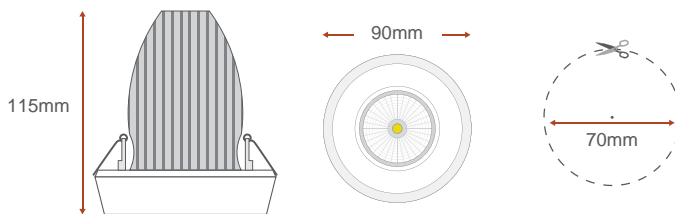

At 960 lumen (5000k) the 10w 60 degree Xtreme offers a sleek recessed design and reduced globe glare. High quality full anodized aluminium with sealed IP65 round frame, the Xtreme will suit most outdoor lighting requirements for your home.

### Technical Information

Power:	10W
CCT:	5000K (Neutral White)
Lumen:	960
Hole Cut Out:	70mm
Size (mm):	90 x 90 x 115
CRI	80