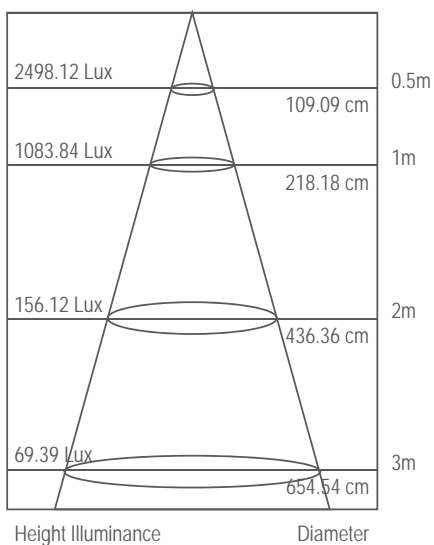

### Technical Information

Power:	10W
CCT:	5000K (Neutral White)
Lumen:	960
Hole Cut Out:	70mm
Size (mm):	90 x 90 x 115
CRI	80

### Lux Distance Curve

### Light Distribution Curve (Unit: cd)