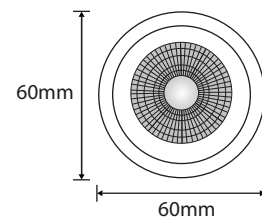

Pulse

Pulse Up and Down 3000K

The new Martec Pulse up & down outdoor accent light incorporates modern architectural design features with simplistic looks to bring households an unobtrusive exterior light perfect for any applications. The Pulse up & down outdoor light is IP65 rated, which means it can survive the harshest environments, and with its dual COB LED lighting will highlight all the best aspects of your household's exteriors.

FEATURES

- /// 3 Year replacement warranty
- /// Durable anodised aluminium or matt black finish
- /// Aluminium body acts as heat sink
- /// Advanced COB LED chip
- /// Modern, architectural outdoor landscape lighting
- /// Sleek design seamlessly integrates into house exterior
- /// Long life energy saving LED
- /// IP65 rating for the harshest outdoor environments

TECHNICAL INFORMATION

Power: 16W
CCT: 3000K (Warm White)
Lumens: 910 lm
Beam Angle: 60°
Size: 162mm x 60mm
CRI: ≥80

DIAGRAMS