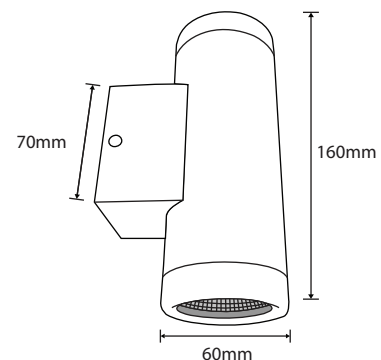

Pulse

Pulse Up and Down 3000K

The new Martec Pulse up & down outdoor accent light incorporates modern architectural design features with simplistic looks to bring households an unobtrusive exterior light perfect for any applications. The Pulse up & down outdoor light is IP65 rated, which means it can survive the harshest environments, and with its dual COB LED lighting will highlight all the best aspects of your household's exteriors.

FEATURES

- /// 3 Year replacement warranty
- /// Durable anodised aluminium or matt black finish
- /// Aluminium body acts as heat sink
- /// Advanced COB LED chip
- /// Modern, architectural outdoor landscape lighting
- /// Sleek design seamlessly integrates into house exterior
- /// Long life energy saving LED
- /// IP65 rating for the harshest outdoor environments

TECHNICAL INFORMATION

Power: 16W
CCT: 3000K (Warm White)
Lumens: 910 lm
Beam Angle: 60°
Size: 162mm x 60mm
CRI: ≥80

DIAGRAMS