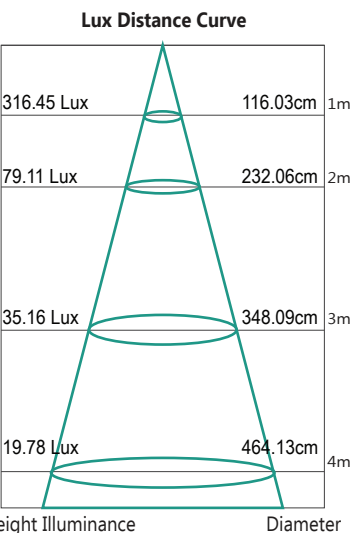

Pulse

Pulse Up and Down 3000K

The new Martec Pulse up & down outdoor accent light incorporates modern architectural design features with simplistic looks to bring households an unobtrusive exterior light perfect for any applications. The Pulse up & down outdoor light is IP65 rated, which means it can survive the harshest environments, and with its dual COB LED lighting will highlight all the best aspects of your household's exteriors.

FEATURES

- /// 3 Year replacement warranty
- /// Durable anodised aluminium or matt black finish
- /// Aluminium body acts as heat sink
- /// Advanced COB LED chip
- /// Modern, architectural outdoor landscape lighting
- /// Sleek design seamlessly integrates into house exterior
- /// Long life energy saving LED
- /// IP65 rating for the harshest outdoor environments

TECHNICAL INFORMATION

Power: 16W
CCT: 3000K (Warm White)
Lumens: 910 lm
Beam Angle: 60°
Size: 162mm x 60mm
CRI: ≥80

DIAGRAMS