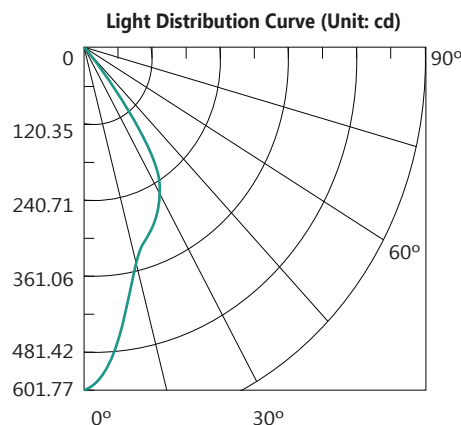

Pulse

Pulse Up and Down 3000K

The new Martec Pulse up & down outdoor accent light incorporates modern architectural design features with simplistic looks to bring households an unobtrusive exterior light perfect for any applications. The Pulse up & down outdoor light is IP65 rated, which means it can survive the harshest environments, and with its dual COB LED lighting will highlight all the best aspects of your household's exteriors.

FEATURES

- /// 3 Year replacement warranty
- /// Durable anodised aluminium or matt black finish
- /// Aluminium body acts as heat sink
- /// Advanced COB LED chip
- /// Modern, architectural outdoor landscape lighting
- /// Sleek design seamlessly integrates into house exterior
- /// Long life energy saving LED
- /// IP65 rating for the harshest outdoor environments

TECHNICAL INFORMATION

Power: 16W
CCT: 3000K (Warm White)
Lumens: 910 lm
Beam Angle: 60°
Size: 162mm x 60mm
CRI: ≥80

DIAGRAMS