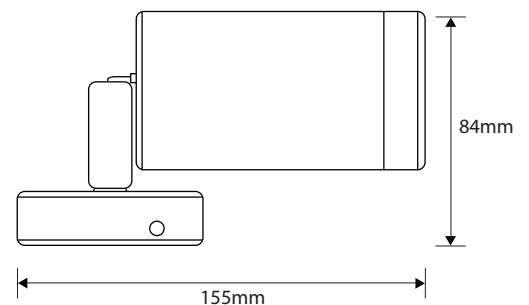

MLXP301AB

MLXP301AM

TECHNICAL INFORMATION

Power: 8W
CCT: 3000K (Warm White)
Lumens: 470 lm
Beam Angle: 60°
Size: 155mm x 84mm

DIAGRAMS

Lux Distance Curve

Light Distribution Curve (Unit: cd)

Pulse Single Adjustable 5000K

MLXP501AM

MLXP501AB

TECHNICAL INFORMATION

Power: 8W
CCT: 5000K (Cool White)
Lumens: 510lm
Beam Angle: 60°
Size: 155mm x 84mm

DIAGRAMS