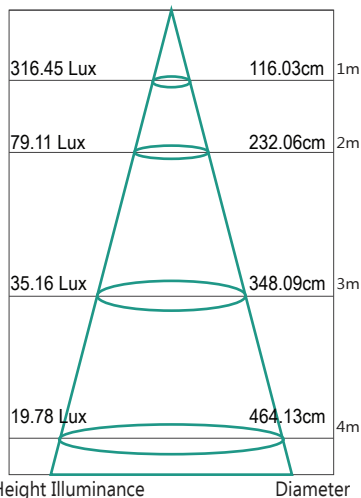

MLXP301AB

MLXP301AM

TECHNICAL INFORMATION

Power: 8W
CCT: 3000K (Warm White)
Lumens: 470 lm
Beam Angle: 60°
Size: 155mm x 84mm

DIAGRAMS

Lux Distance Curve

Light Distribution Curve (Unit: cd)

Pulse Single Adjustable 5000K

MLXP501AM

MLXP501AB

TECHNICAL INFORMATION

Power: 8W
CCT: 5000K (Cool White)
Lumens: 510lm
Beam Angle: 60°
Size: 155mm x 84mm

DIAGRAMS