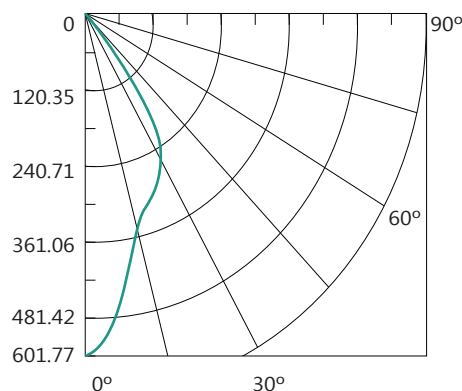

MLXP301AB

MLXP301AM

TECHNICAL INFORMATION

Power: 8W
CCT: 3000K (Warm White)
Lumens: 470 lm
Beam Angle: 60°
Size: 155mm x 84mm

DIAGRAMS

Lux Distance Curve

Light Distribution Curve (Unit: cd)

Pulse Single Adjustable 5000K

MLXP501AM

MLXP501AB

TECHNICAL INFORMATION

Power: 8W
CCT: 5000K (Cool White)
Lumens: 510lm
Beam Angle: 60°
Size: 155mm x 84mm

DIAGRAMS