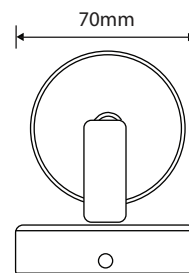

MLXP301AB

MLXP301AM

TECHNICAL INFORMATION

Power: 8W
CCT: 3000K (Warm White)
Lumens: 470 lm
Beam Angle: 60°
Size: 155mm x 84mm

DIAGRAMS

Lux Distance Curve

Light Distribution Curve (Unit: cd)

Pulse Single Adjustable 5000K

MLXP501AM

MLXP501AB

TECHNICAL INFORMATION

Power: 8W
CCT: 5000K (Cool White)
Lumens: 510lm
Beam Angle: 60°
Size: 155mm x 84mm

DIAGRAMS