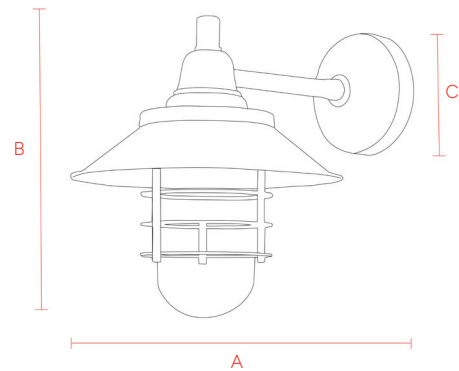

EPPING

ALL-WEATHER PIECE

**FORGED
BLACK**

BRONZE

PRODUCT DESCRIPTION

The Epping Brass Cage Outdoor Wall Light combines premium craftsmanship with a sleek minimalist design. Crafted from durable solid brass and finished in a weathered bronze patina or forged black. With an IP44 rating, it offers luxurious, durable outdoor lighting. Its elegant, hooded frame silhouette adds chic, timeless charm to patios, entrances, and garden walls.

FEATURES

- Hand Rubbed Forged Black/Bronze Finish
- Solid Brass construction - anti corrosion
- Unique weathered patina
- IP44 Suitable for covered outdoor applications/ under eave use
- 1x E27 60W lamp not supplied

MODEL NUMBERS

MDAEPPBK - Forged Black
MDAEPPBZ - Bronze

SPECIFICATIONS

Materials	Brass & Glass
Wattage	Max 1 x 60W
Lamp Holder	E27
IP Rating	IP44

DIMENSIONS

Size	A	B	C
Both Models	300mm	245mm	100mm