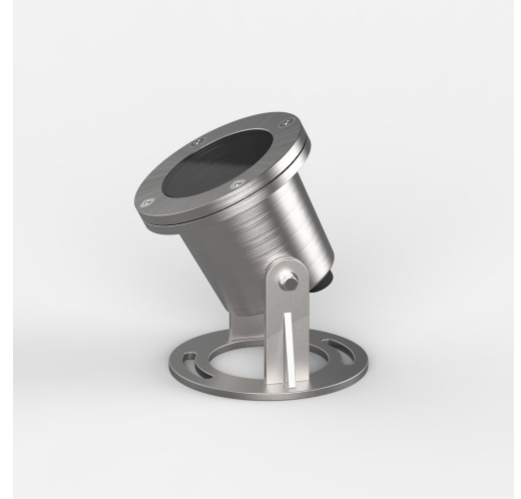


ASL-04 Surface Mount Pond Light

CONFIGURED OPTIONS

| | |
|----------------------|---------------------|
| ORDER CODE | ASL-04-SS-316 |
| FINISH OPTION | Stainless Steel 316 |

The order code and options above have been generated via our website configuration tool.

SPECIFICATIONS

| | |
|------------------------------|--|
| PRODUCT CODE | ASL-04 |
| FAMILY | Elements |
| FUNCTION | Wall Light |
| FINISH OPTIONS | Stainless Steel 316, Stainless Steel 304 |
| CONSTRUCTION MATERIAL | Stainless Steel 316 Stainless Steel 304 |
| CABLE | 4M Aqualux 2-Core Silicone / PTFE Cable |
| ELECTRICAL | 12V SELV (Halogen or LED Drop-in) |
| WARRANTY | 1 Year Electrical, 3 Year Construction |
| IP RATING | IP68 |