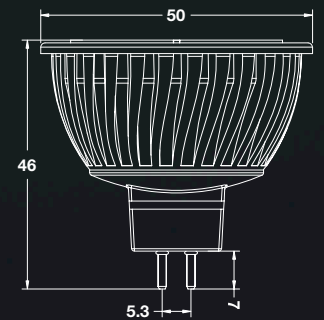

Landscape Lighting

LED Globes

Warm White	2700K
Cool White	5700K
Red	627nm typ.
Green	530nm typ.
Blue	470nm typ.
Amber	590nm typ.

Aqualux has developed a range of LED drop-in globes that are designed especially for Landscape Lighting. Useful in a wide variety of applications, the 4W range is perfect for both retro-fitting of old luminaires as well as new installations.

True MR16 GX5.3 Form → Fits all MR16 / GX5.3 Luminaires.

4W Mid-Power LED Technology → Thermally optimised for enclosed fittings.

3000K / 5000K / Amber / Red / Green / Blue → Lighting design flexibility.

12 ~ 24V AC/DC MultiVoltage™ Compatible → Voltage drop compensating.

Technical

	Warm White	Warm White GU10	Cool White	Amber	Red	Green	Blue
POWER	4W	4W	4W	4W	4W	4W	4W
OUTPUT	250lms	250lms	260lms	-	-	-	-
EFFICACY	62.5lm / W	62.5lm / W	65lm / W	-	-	-	-
CCT	3000K	3000K	5000K	592 nm typ.	627 nm typ.	530nm typ.	470nm typ.
CRI	83 (Ra)	83 (Ra)	83 (Ra)	-	-	-	-
LED	SSC 3030	SSC 3030	SSC 3030	Luxeon Z	Luxeon Z	Luxeon Z	Luxeon Z
BEAM ANGLE	35 Degrees	35 Degrees	35 Degrees	35 Degrees	35 Degrees	35 Degrees	35 Degrees
LIFETIME	30,000 Hours	30,000 Hours	30,000 Hours	30,000 Hours	30,000 Hours	30,000 Hours	30,000 Hours
VOLTAGE	12V ~ 24V AC / DC	240 VAC	12V ~ 24V AC / DC	12V ~ 24V AC / DC	12V ~ 24V AC / DC	12V ~ 24V AC / DC	12V ~ 24V AC / DC
BASE	GX5.3	GU 10	GX5.3	GX5.3	GX5.3	GX5.3	GX5.3
DIMENSIONS	50mm D x 46mm H	50mm D x 60mm H	50mm D x 46mm H	50mm D x 46mm H	50mm D x 46mm H	50mm D x 46mm H	50mm D x 46mm H
PART CODE	AGL-MR16-LED-4W-WW	AGL-GU10-LED-4W-WW	AGL-MR16-LED-4W-CW	AGL-MR16-LED-4W-AY	AGL-MR16-LED-4W-AY	AGL-MR16-LED-4W-AY	AGL-MR16-LED-4W-AY