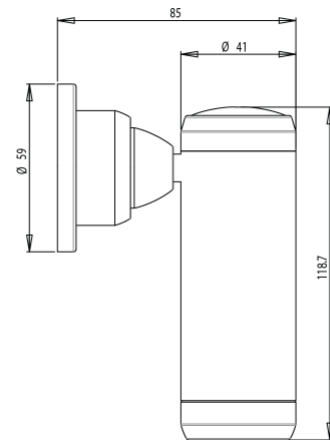

# AQL-205 Wall Fixed Downlight

## CONFIGURED OPTIONS

<b>ORDER CODE</b>	AQL-205-AB-X03WN
<b>OPTICAL OPTION</b>	Narrow (10)
<b>FINISH OPTION</b>	Antique Bronze
<b>LED OPTION</b>	X03 LED Output Option
<b>LED COLOR</b>	Warm White (3000K)

## SPECIFICATIONS

<b>PRODUCT CODE</b>	AQL-205
<b>FAMILY</b>	Lumena
<b>FUNCTION</b>	Wall Light
<b>OPTICS OPTIONS</b>	Narrow (10) Medium (25) Wide (40)
<b>FINISH OPTIONS</b>	Antique Bronze, Satin Chrome, Matt Black, Gunmetal Grey
<b>LAMP OPTIONS</b>	X03 LED Output Option, X12 LED Output Option
<b>LED COLOURS</b>	Warm White (3000K), Cool White (6000K), Red, Green, Blue, Amber
<b>CONSTRUCTION MATERIAL</b>	CNC Machined & Anodised Aluminium 6061
<b>CABLE</b>	900mm Aqualux 2-Core Silicone / PTFE Cable
<b>ELECTRICAL</b>	12 - 24V AC/DC MultiSource Driver
<b>WARRANTY</b>	3 Year Construction, 3 Year Electrical
<b>IP RATING</b>	IP67