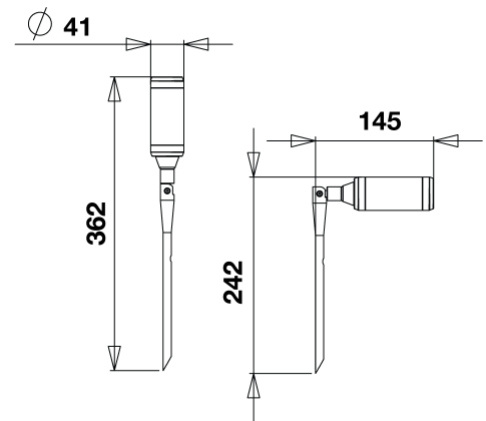

AQL-115 Spike Uplight / Adjustable

CONFIGURED OPTIONS

ORDER CODE	AQL-115-AB-X03WN
OPTICAL OPTION	Narrow (10)
FINISH OPTION	Antique Bronze
LED OPTION	X03 LED Output Option
LED COLOR	Warm White (3000K)

The order code and options above have been generated via our website configuration tool.

SPECIFICATIONS

PRODUCT CODE	AQL-115
FAMILY	Lumena
FUNCTION	Spike Uplight
OPTICS OPTIONS	Narrow (10) Medium (25) Wide (40) Diffuse (Frosted)
FINISH OPTIONS	Antique Bronze, Satin Chrome, Matt Black, Gunmetal Grey
LAMP OPTIONS	X03 LED Output Option, X12 LED Output Option
LED COLOURS	Warm White (3000K), Cool White (6000K), Red, Green, Blue, Amber
CONSTRUCTION MATERIAL	CNC Machined & Anodised Aluminium 6061
CABLE	900mm Aqualux 2-Core Silicone / PTFE Cable 1M Quick Connect Tail with Y-Adapter
ELECTRICAL	12 - 24V AC/DC MultiSource Driver
WARRANTY	3 Year Construction, 3 Year Electrical
IP RATING	IP67