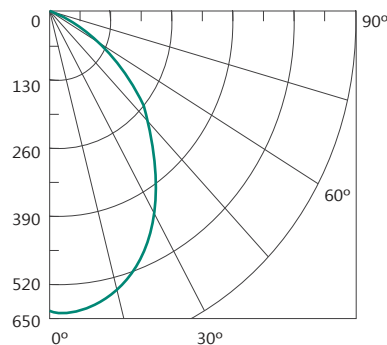

TECHNICAL INFORMATION

Power: 10W
CCT: 3000K (Warm White)
Lumens: 900 lm
Beam Angle: 60°
Hole Cut Out: 70mm
Size (mm): 90mm x 115mm
CRI: ≥80

DIAGRAMS

Lux Distance Curve

Light Distribution Curve (Unit: cd)

MLXD3060BD