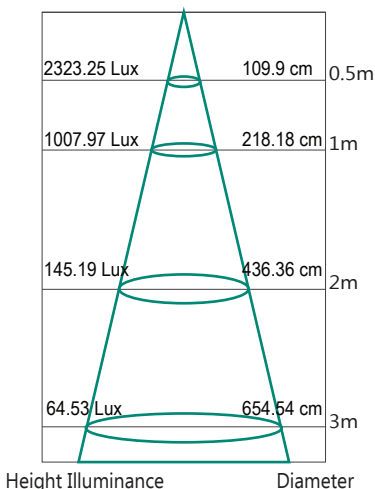

TECHNICAL INFORMATION

Power: 10W
CCT: 3000K (Warm White)
Lumens: 900 lm
Beam Angle: 60°
Hole Cut Out: 70mm
Size (mm): 90mm x 115mm
CRI: ≥80

DIAGRAMS

Lux Distance Curve

Light Distribution Curve (Unit: cd)

MLXD3060BD