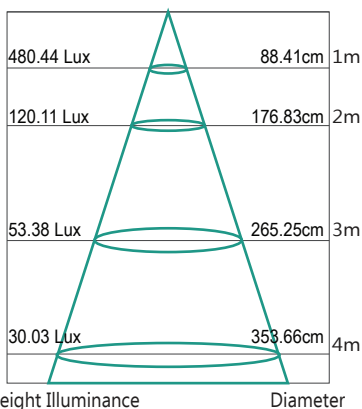

FEATURES

- /// 3 Year replacement warranty
- /// Modern, sleek design
- /// Includes Martec MBGM3060 5W LED globe
- /// Long life energy saving
- /// 360° range of movement

TECHNICAL INFORMATION

Power: 5W per globe
CCT: 3000K (Warm White)
Lumens: 425 lm per globe
Beam Angle: 60°
CRI: ≥80

MLSV1BB

DIAGRAMS

Lux Distance Curve

Light Distribution Curve (Unit: cd)