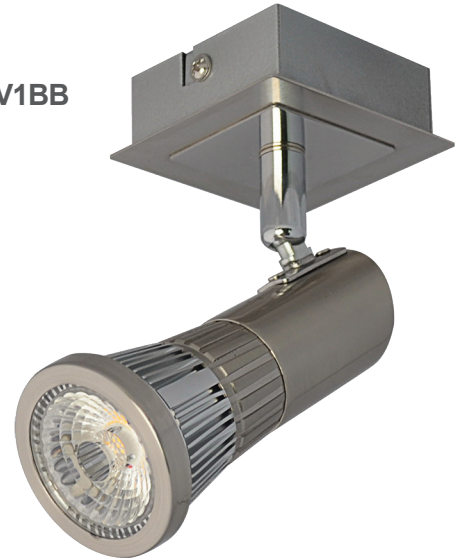

Viper LED

Viper Spot

The Martec Viper Spot light provides a simple, yet elegant solution for households that want a quick installation spot light in any room of the house. Perfect for highlighting a painting, or an accent wall in a house, the Viper Spot light is available in a modern brushed aluminium finish.

FEATURES

- /// 3 Year replacement warranty
- /// Modern, sleek design
- /// Includes Martec MBGM3060 5W LED globe
- /// Long life energy saving
- /// 360° range of movement

TECHNICAL INFORMATION

Power: 5W per globe
CCT: 3000K (Warm White)
Lumens: 425 lm per globe
Beam Angle: 60°
CRI: ≥80

MLSV1BB