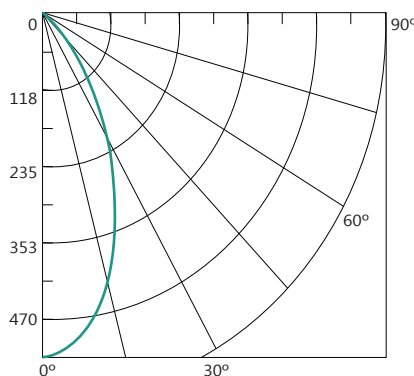

FEATURES

- /// 3 Year replacement warranty
- /// Modern, sleek design
- /// Includes Martec MBGM3060 5W LED globe
- /// Long life energy saving
- /// 360° range of movement

TECHNICAL INFORMATION

Power: 5W per globe
CCT: 3000K (Warm White)
Lumens: 425 lm per globe
Beam Angle: 60°
CRI: ≥80

DIAGRAMS

* Graphs based on single globe

Lux Distance Curve

Light Distribution Curve (Unit: cd)

MLSV4BB