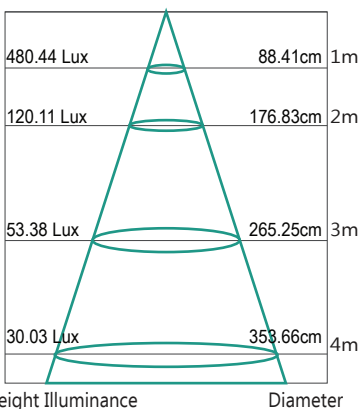

FEATURES

- /// 3 Year replacement warranty
- /// Modern, sleek design
- /// Includes Martec MBGM3060 5W LED globe
- /// Long life energy saving
- /// 360° range of movement

TECHNICAL INFORMATION

Power: 5W per globe
CCT: 3000K (Warm White)
Lumens: 425 lm per globe
Beam Angle: 60°
CRI: ≥80

DIAGRAMS

* Graphs based on single globe

Lux Distance Curve

Light Distribution Curve (Unit: cd)

MLSV4BB