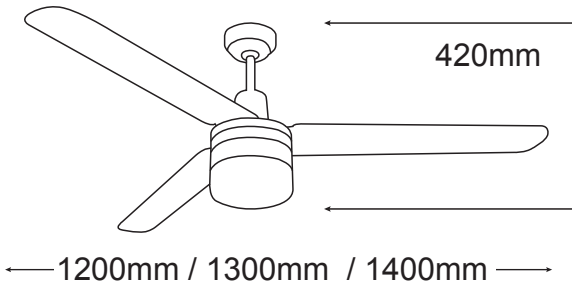

FEATURES

- /// 2 year In Home warranty
- /// High quality brushed nickel and white finishes available
- /// 17 degree blade pitch
- /// Interchangeable blades to make Trisera a 3 blade or 4 blade ceiling fan
- /// Reversible motor for summer & winter
- /// Available in 1200mm (48"), 1300mm (52"), and 1400mm (56")
- /// 3 speed infra-red remote control with light delay feature included
- /// Fast fix blade attachment system
- /// 304 stainless steel blades on Brushed Nickel models
- /// Silicon coated aluminium blades on White models

DIAGRAMS

FST1234SCR (1200mm)
FST1334SCR (1300mm)
FST1434SCR (1400mm)

FST1234WCR (1200mm)
FST1334WCR (1300mm)
FST1434WCR (1400mm)

Trisera Fan 4 Blade fan w/ Clipper light & Remote		FORWARD/REVERSE			WALL CONTROL	LUMINOUS FLUX	MAX AIR FLOW
		High	Medium	Low			
FST1234	RPM	248/250	183/184	132/133	N/A	GLS: 710 lm C/Fluro 900lm	TBA
FST1334	CURRENT	0.23A	0.17A	0.12A			
FST1434	POWER	54W	25W	14.6W			