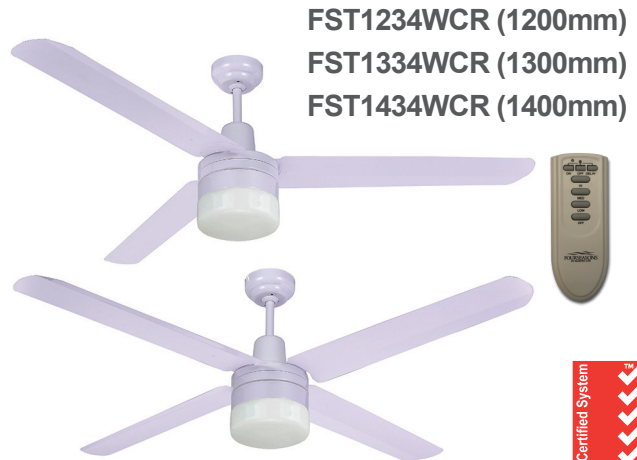

Trisera

Trisera Clipper Light Remote

The Trisera series is unique in that it incorporates a ceiling fan that is adaptable to 3 or 4 blades, the choice is totally yours. The Trisera also features a sleek contemporary design at a budget price without compromising high air movement.

FEATURES

- /// 2 year In Home warranty
- /// High quality brushed nickel and white finishes available
- /// 17 degree blade pitch
- /// Interchangeable blades to make Trisera a 3 blade or 4 blade ceiling fan
- /// Reversible motor for summer & winter
- /// Available in 1200mm (48"), 1300mm (52"), and 1400mm (56")
- /// 3 speed infra-red remote control with light delay feature included
- /// Fast fix blade attachment system
- /// 304 stainless steel blades on Brushed Nickel models
- /// Silicon coated aluminium blades on White models

DIAGRAMS

FST1234SCR (1200mm)
FST1334SCR (1300mm)
FST1434SCR (1400mm)

FST1234WCR (1200mm)
FST1334WCR (1300mm)
FST1434WCR (1400mm)

Trisera Fan 4 Blade fan w/ Clipper light & Remote		FORWARD/REVERSE			WALL CONTROL	LUMINOUS FLUX	MAX AIR FLOW
		High	Medium	Low			
FST1234	RPM	248/250	183/184	132/133	N/A	GLS: 710 lm C/Fluro 900lm	TBA
FST1334	CURRENT	0.23A	0.17A	0.12A			
FST1434	POWER	54W	25W	14.6W			

Trisera Fan 3 Blade fan w/ Clipper light & Remote		FORWARD/REVERSE			WALL CONTROL	LUMINOUS FLUX	MAX AIR FLOW
		High	Medium	Low			
FST1234	RPM	260/258	201/200	144/145	N/A	GLS: 710 lm C/Fluro 900lm	TBA
FST1334	CURRENT	0.23A	0.17A	0.12A			
FST1434	POWER	53W/52W	25W	12W			