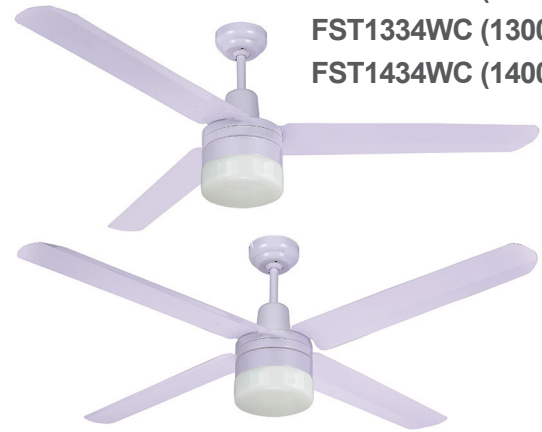

Trisera

Trisera Clipper Light

The Trisera series is unique in that it incorporates a ceiling fan that is adaptable to 3 or 4 blades, the choice is totally yours. The Trisera also features a sleek contemporary design at a budget price without compromising high air movement.

FEATURES

- /// 2 year In Home warranty
- /// High quality brushed nickel and white finishes available
- /// 17 degree blade pitch
- /// Interchangeable blades to make Trisera a 3 blade or 4 blade ceiling fan
- /// Reversible motor for summer & winter
- /// Available in 1200mm (48"), 1300mm (52"), and 1400mm (56")
- /// Fast fix blade attachment system
- /// 3 speed wall control with light switch included
- /// 304 stainless steel blades on Brushed Nickel models
- /// Silicon coated aluminium blades on White models
- /// Includes clipper light (CFL or LED Compatible)

DIAGRAMS

FST1234WC (1200mm)
FST1334WC (1300mm)
FST1434WC (1400mm)

FST1234SC (1200mm)
FST1334SC (1300mm)
FST1434SC (1400mm)

Trisera Fan 4 Blade fan w/ Clipper light -	FORWARD/REVERSE			WALL CONTROL	LUMINOUS FLUX	MAX AIR FLOW	
	High	Medium	Low				
FST1234				3 Speed 2 + 3 5µF / 300V	N/A	TBA	
FST1334	RPM	248/250	183/184				132/133
FST1434	CURRENT	0.23A	0.17A				0.12A
	POWER	54W	25W	14.6W			

Trisera Fan 3 Blade fan w/ Clipper light -	FORWARD/REVERSE			WALL CONTROL	LUMINOUS FLUX	MAX AIR FLOW	
	High	Medium	Low				
FST1234				3 Speed 2 + 3 5µF / 300V	N/A	TBA	
FST1334	RPM	260/258	201/200				144/145
FST1434	CURRENT	0.23A	0.17A				0.12A
	POWER	53W/52W	25W	12W			