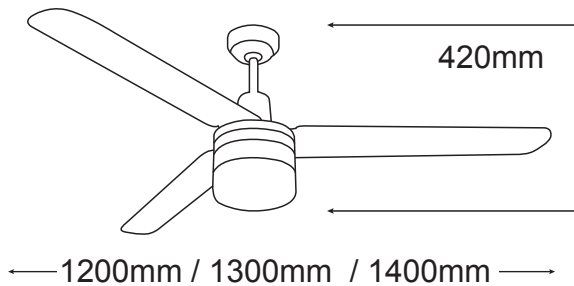

FEATURES

- /// 2 year In Home warranty
- /// High quality brushed nickel and white finishes available
- /// 17 degree blade pitch
- /// Interchangeable blades to make Trisera a 3 blade or 4 blade ceiling fan
- /// Reversible motor for summer & winter
- /// Available in 1200mm (48"), 1300mm (52"), and 1400mm (56")
- /// Fast fix blade attachment system
- /// 3 speed wall control with light switch included
- /// 304 stainless steel blades on Brushed Nickel models
- /// Silicon coated aluminium blades on White models
- /// Includes clipper light (CFL or LED Compatible)

DIAGRAMS

FST1234WC (1200mm)
FST1334WC (1300mm)
FST1434WC (1400mm)

FST1234SC (1200mm)
FST1334SC (1300mm)
FST1434SC (1400mm)

Trisera Fan 4 Blade fan w/ Clipper light -	FORWARD/REVERSE			WALL CONTROL	LUMINOUS FLUX	MAX AIR FLOW	
	High	Medium	Low				
FST1234				3 Speed 2 + 3 5µF / 300V	N/A	TBA	
FST1334	RPM	248/250	183/184				132/133
FST1434	CURRENT	0.23A	0.17A				0.12A
	POWER	54W	25W	14.6W			